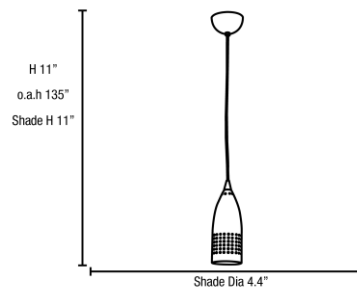

Stock Code: **52070-BS**

Collection: Tomahawk

PRODUCT INFORMATION

Base: 52070 Parent: 52070
Mounting Type: Ceiling UPC: 641594089936
Finish: Brushed Steel
Diffuser: N/A

PRODUCT MEASUREMENTS

FIXTURE	BACKPLATE / CANOPY
Length:	Length
Width:	Width:
Diameter 4.5"	Diameter:
Height: 11"	Height: 1"
Extension:	
Overall Height: 13-135"	

Additional Notes:

10 feet of cord included; Custom Finish 5 Piece Minimum Order Quantity

Project Name: _____

Location: _____

Type: _____

Quantity: _____

Notes:

LINE DRAWING

IES FILE

In addition to Access Lighting's purchase and warranty terms and conditions, by signing below or placing an order, you agree that you are authorized to bind the entity placing any order and acknowledge the following: All of sizes and measurements are approximate and all images are for illustrative purposes only. In the event of an inconsistency, the "Product Measurements" section controls. There also may be slight differences in the colors and designs compared to the displayed and printed images.