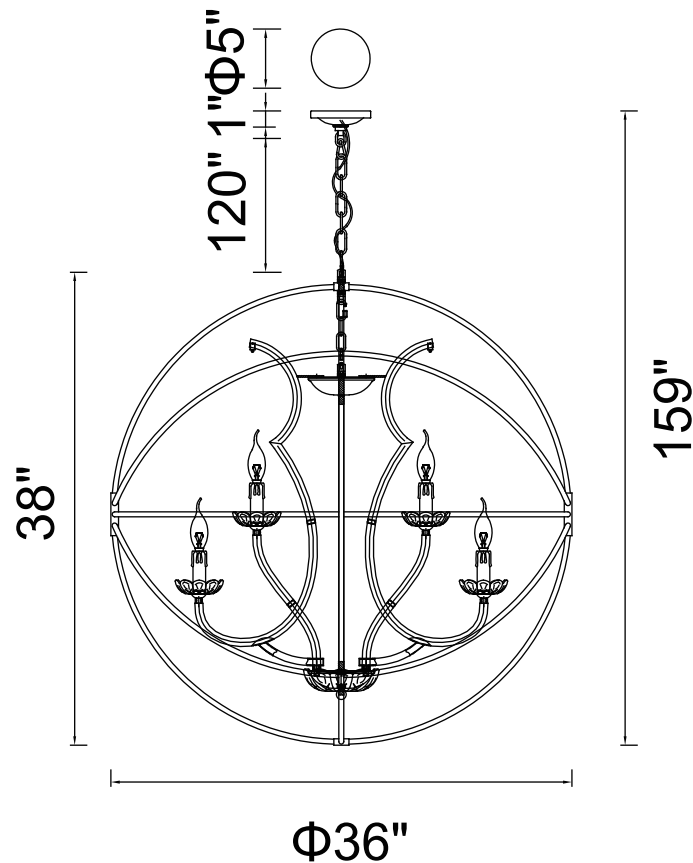

PROJECT: _____

FIXTURE TYPE: _____

LOCATION: _____

CONTACT/PHONE: _____

Item	5465P36DB-9
Collection	CAMPECHIA
Finish	Brown
Glass	-----
Crystal	-----
Input	120V AC,60HZ,AC

Shade	-----
Length/Dia.	36"
Width/Ext.	-----
Height	38"
Maximum	159"
Lumens	-----

Light Source	E12
Bulb Info.	9×60W
Included	-----
Dimmable	Yes
Color	-----
Weight	