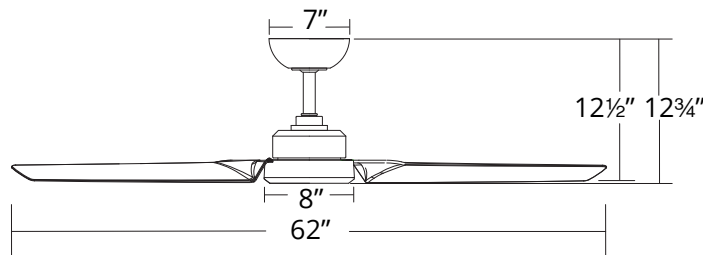

ROBOTO

FR-W1910-62

62" Ceiling Fan

MODERN FORMS SMART FANS

PRODUCT DESCRIPTION

Like all our smart fans, Roboto is Wet Rated to be perfect for indoor and outdoor applications. Two size options are available to complete any deck, pergola, room or living space. The quiet DC motor is 70% more efficient than AC motors, and our free Modern Forms app lets you control fan speed, set schedules, and integrate with smart home devices.