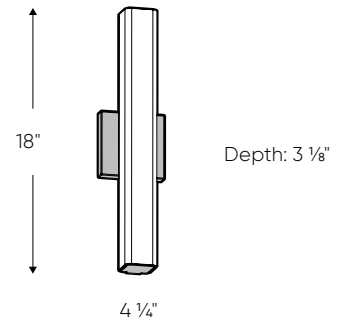

Model	Size	Watts	Delivered lumens	LED lumens	CRI	Color °T	Voltage
LEDVAN001-CC-18	18"	16 W	1000 lm	1300 lm	80	2700, 3000, 3500, 4000, 5000 K	120 V
LEDVAN001-CC-24	24"	24 W	1300 lm	2000 lm	80		120 V

Specifications

Over 50,000 hours of service life
Warm white light output
Square frosted glass lens
ADA compliant
Low power consumption
Superior color consistency
Integrated dimmable direct-AC
LED technology

Switch-selectable CCT: 2700 K/
3000 K/3500 K/4000 K/5000 K in canopy
Suitable for damp locations
Refer to website for dimmer compatibility
5-year warranty

Finish

- **BK** Black
- **CH** Chrome
- **SN** Satin Nickel

Order example

LEDVAN001-CC-24SN
LEDVAN001-CC-24 24" square lens vanity
fixture in a satin nickel finish

Note

Other Color °T and Finishes available, but
may require MOQ's and longer lead times.
Please contact your DALs representative
for more information.