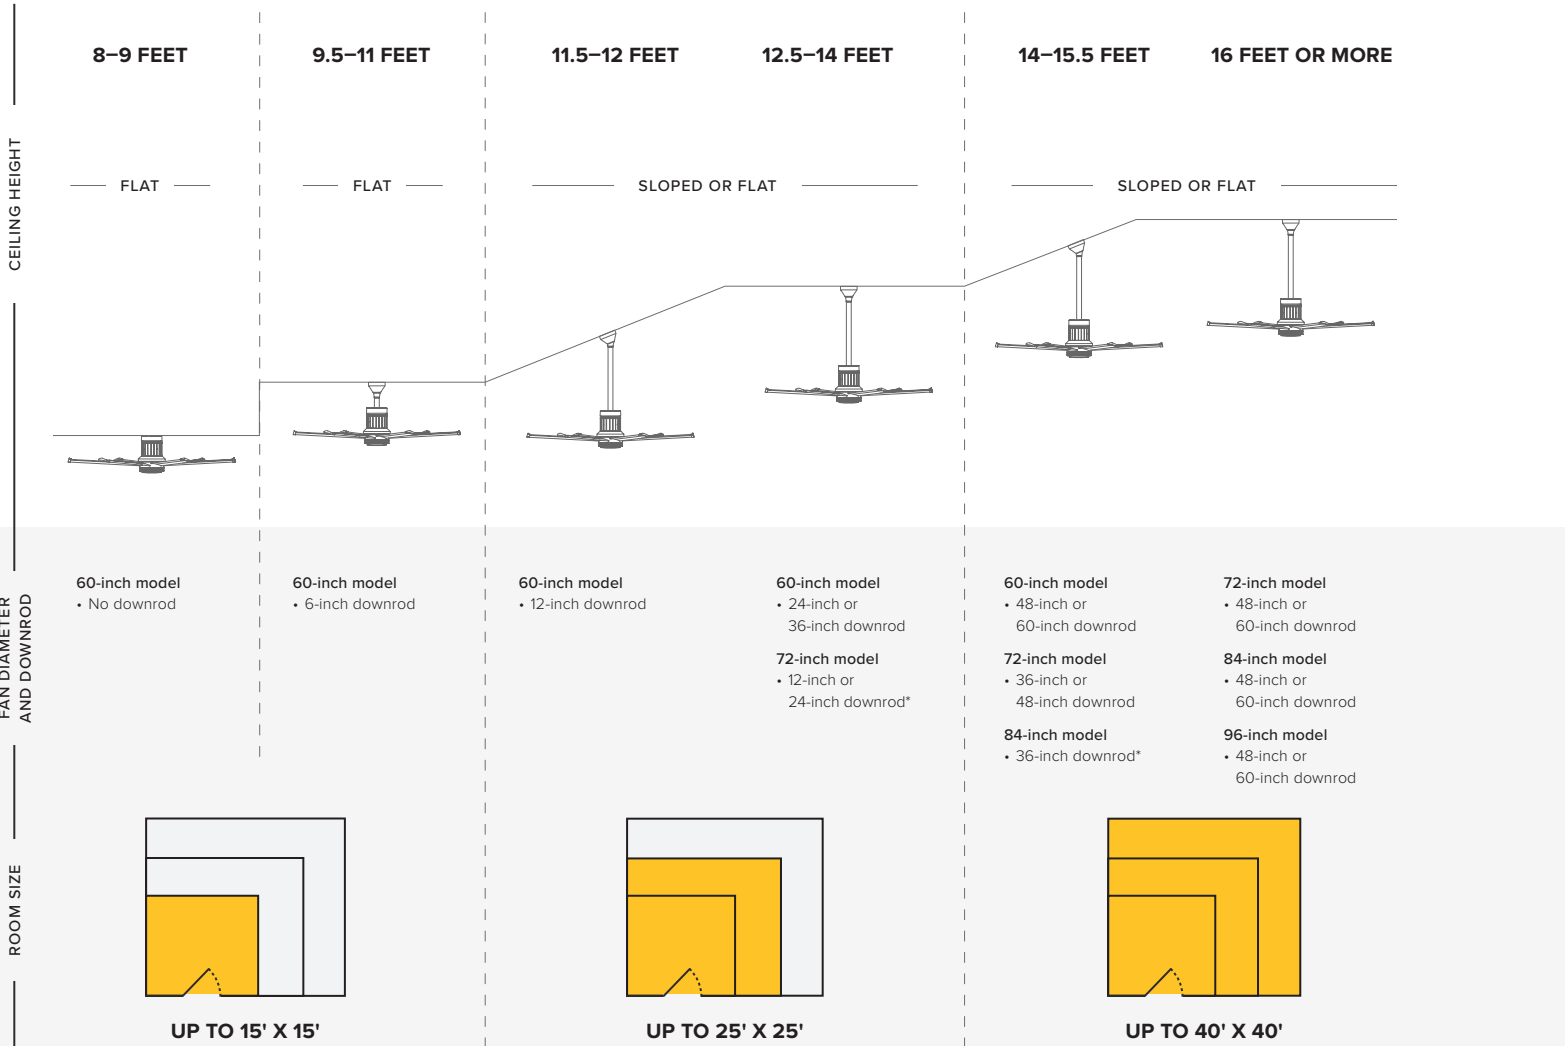

## RECOMMENDED SIZE AND MOUNTING OPTIONS

### FLUSH MOUNT

### UNIVERSAL MOUNT

If you have additional questions, consult an authorized Big Ass Fans dealer or design expert.

\* Shorter downrods not recommended for 72- and 84-inch fans on sloped ceilings.  
Note: Minimum required clearance of two feet to nearest wall and seven feet from floor to lowest point of the fan. Recommendations do not take ceiling pitch into consideration.