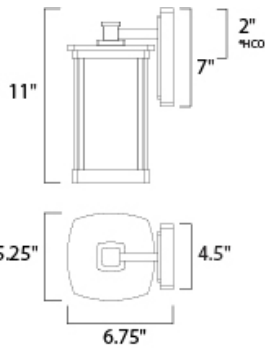

MEASUREMENTS

DIMENSION : 5.25" W x 11" H x 6.75" Ext
BACK PLATE : 4.5" W x 7" H x 2" HCO
HANGING WEIGHT : 2.97 lb

LAMPING

INPUT VOLTAGE : 120V
LUMENS : 0 Rated
BULB : 1 x 60W Incandescent E26 Medium , 60W Total
BULB INCLUDED : (Not Included)
DIMMABLE : Yes

Always consult a qualified electrician before installing any lighting product.