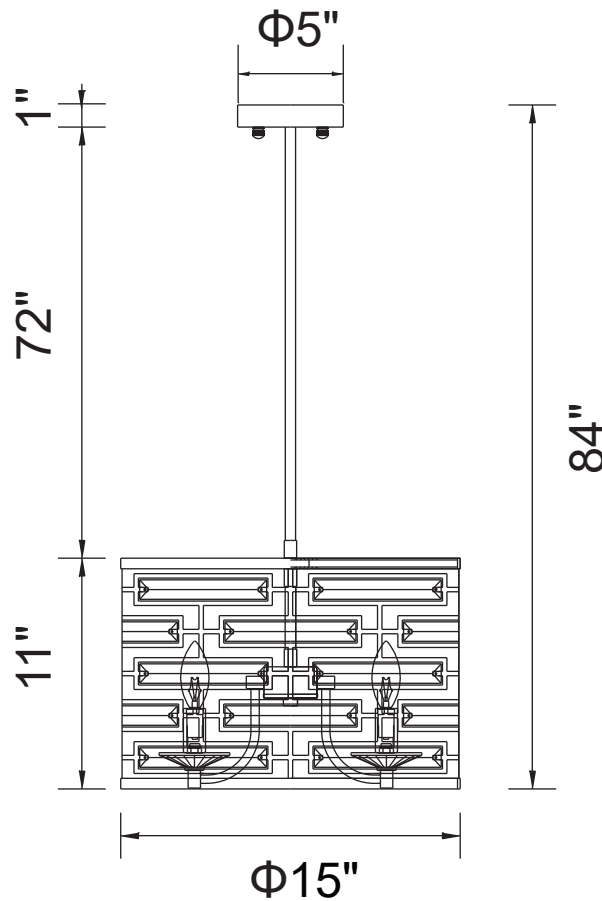

PROJECT: _____

FIXTURE TYPE: _____

LOCATION: _____

CONTACT/PHONE: _____

Item	9975P15-4-601
Collection	PETIA
Finish	Chrome
Glass	-----
Crystal	Clear
Input	120V AC,60HZ,AC

Shade	-----
Length/Dia.	15"
Width/Ext.	-----
Height	11"
Maximum	84"
Lumens	-----

Light Source	E12
Bulb Info.	4×60W
Included	-----
Dimmable	Yes
Color	-----
Weight	