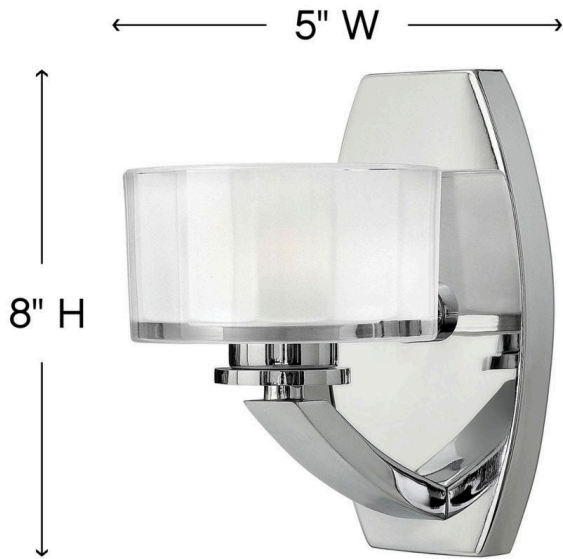

MERIDIAN

5590CM

SINGLE LIGHT VANITY

Meridian features minimal transitional styling with clean lines and low-profile faceted ½" thick glass. Overscaled barrel knob detailing completes this simplistic design.

DETAILS	
FINISH:	Chrome
MATERIAL:	Metal
GLASS:	Thick Faceted Clear Inside Etched
DIMMABLE:	Yes

DIMENSIONS	
WIDTH:	5"
HEIGHT:	8"
WEIGHT:	3lb
BACK PLATE:	4.5"W X 8"H
EXTENSION:	6.5"
TOP TO OUTLET:	4"

LIGHT SOURCE	
LIGHT SOURCE:	Socket
WATTAGE:	1-60w G-9 *Included
VOLTAGE:	120v

SHIPPING	
CARTON LENGTH:	8
CARTON WIDTH:	7.5
CARTON HEIGHT:	10.5
CARTON WEIGHT:	4

PRODUCT DETAILS:

- Suitable for use in damp locations as defined by NEC and CEC. Meets United States UL Underwriters Laboratories & CSA Canadian Standards Association Product Safety Standards
- Merging the best of traditional and modern elements, with a sophisticated and streamlined look
- Sparkling chrome with reflective finish