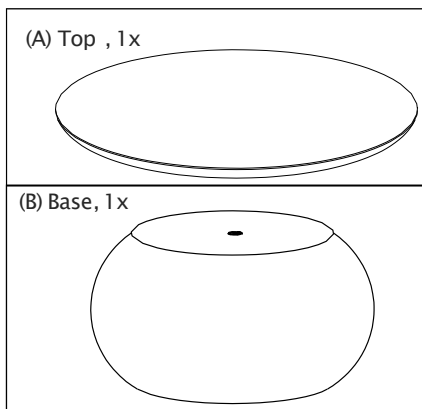

PARTS AND HARDWARE.

PARTS LIST