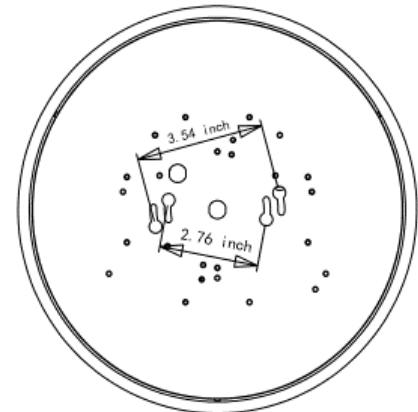

CF3002

15" 25W CRI 80 3000K 1750 Lumens LED Decorative Ceiling Fixture

- A. Multi-faceted fixture interior engineered to maximize LED module performance.
 - B. LED module designed to deliver maximum light levels to work surface without fixture glare.
 - C. Opaque white acrylic lens finish provides maximum optical comfort and effective light distribution.
- The low profile dimmable unit is ETL damp listed and produces 1750 lumens at 80+ CRI.

Installation

- Flush mounted surface without fixture glare.
- Suitable for damp locations.
- 120V, 60Hz input.

Specifications

Category	Ceiling Fixture	Individual Box Length (Inch)	15.16
Shape	Round	Individual Box Width (Inch)	4.92
Bulb Base Type	Integrated LED	Individual Box Height (Inch)	15.16
Bulb Base Finish	NO	Individual Box Weight per Unit (Lbs)	3
Color Temperature	3000K		
Beam Angle	120°		
Finish	White		
CRI	80		
Average Life (Hours)	50000		
Estimated Yearly Energy Cost (11 ¢ /Kwh)	3.01	Lamp Type	LED
Life Based On 3Hrs/Day (Years)	45.66	Bulb Shape	N/A
Product Length (Inch)	N/A	Dry/Wet/Damp	Damp
Product Width (Inch)	Φ15"	Energy Star	N/A
Product Height (Inch)	4.53"	Power Factor	0.9
Product Extension (Inch)	N/A	Current	232mA
Product Weight Per Unit (Lbs)	2.25	Lumen/Watt	70
Dimmable	YES	Warranty (Year)	5
Watts	25	DLC (Yes/No)	No
Watt Equivalent	150	Input Voltage	120V
Lumens	1750	Housing Material	Iron
Certification (ETL/FCC/RoHS)	ETL	Lens	Acrylic
		Led Type	Sanan