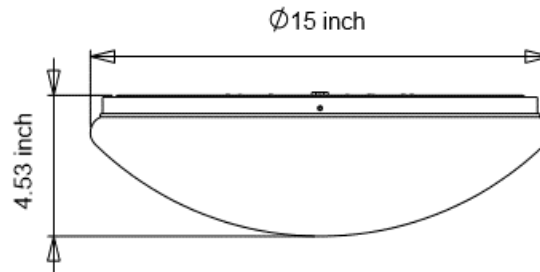

Installation

- Flush mounted surface without fixture glare.
- Suitable for damp locations.
- 120V, 60Hz input.

Specifications

Category	Ceiling Fixture	Individual Box Length (Inch)	15.16
Shape	Round	Individual Box Width (Inch)	4.92
Bulb Base Type	Integrated LED	Individual Box Height (Inch)	15.16
Bulb Base Finish	NO	Individual Box Weight per Unit (Lbs)	3
Color Temperature	3000K		
Beam Angle	120°		
Finish	White		
CRI	80		
Average Life (Hours)	50000		
Estimated Yearly Energy Cost (11 ¢ /Kwh)	3.01	Lamp Type	LED
Life Based On 3Hrs/Day (Years)	45.66	Bulb Shape	N/A
Product Length (Inch)	N/A	Dry/Wet/Damp	Damp
Product Width (Inch)	Φ15"	Energy Star	N/A
Product Height (Inch)	4.53"	Power Factor	0.9
Product Extension (Inch)	N/A	Current	232mA
Product Weight Per Unit (Lbs)	2.25	Lumen/Watt	70
Dimmable	YES	Warranty (Year)	5
Watts	25	DLC (Yes/No)	No
Watt Equivalent	150	Input Voltage	120V
Lumens	1750	Housing Material	Iron
Certification (ETL/FCC/RoHS)	ETL	Lens	Acrylic
		Led Type	Sanan