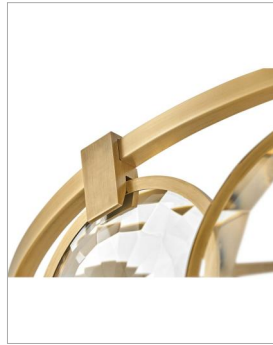

NALA

FR31263HBR

SMALL CONVERTIBLE CHANDELIER

Nala is striking from any angle with a traditional silhouette and elegant eye-catching details. Multi-faceted, optic-crystal lenses surround the circular frame and attach with cast clips in Heritage Brass and Black finishes.

DETAILS	
FINISH:	Heritage Brass
MATERIAL:	Steel
GLASS:	Optic Crystal
SLOPE DEGREE:	90
DIMMABLE:	YES, WITH DIMMABLE LAMP (NOT INCLUDED)

DIMENSIONS	
WIDTH:	21.8"
HEIGHT:	10.8"
WEIGHT:	33lb

LIGHT SOURCE	
LIGHT SOURCE:	Socketed
WATTAGE:	5-5w Cand. LED, 60w Equiv.
VOLTAGE:	120v

MOUNTING	
CANOPY:	5" Dia.
LEAD WIRE:	1 X 120"
MAX HEIGHT:	45.8

SHIPPING	
CARTON LENGTH:	22.4
CARTON WIDTH:	22.4
CARTON HEIGHT:	25.6
CARTON WEIGHT:	41.8

PRODUCT DETAILS:

- This item may be hung on a sloped ceiling
- This fixture includes multiple down stems in various lengths to customize the installation height of the fixture, including one 6" stem and two 12" stems
- Convertible fixture can be hung as a pendant or semi-flush mount
- Suitable for use in dry (indoor) locations as defined by NEC and CEC. Meets United States UL Underwriters Laboratories & CSA Canadian Standards Association Product Safety Standards.
- Classic, elegant lines and timeless details enhance a traditional space