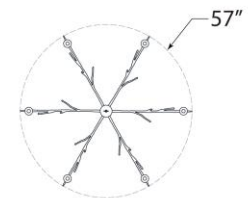

TEAR SHEET

Iberia Large Chandelier

Item # JN 5076ABL

Designer: Julie Neill

Height: 30"

Width: 57"

Canopy: 5.5" Round

Finishes: ABL, AGL, BSL, PW

Socket: 6 - E12 Candelabra

Wattage: 6 - 40 C11

Weight: 31 Pounds

Note: UL Only

Side View

Top View(1:3)