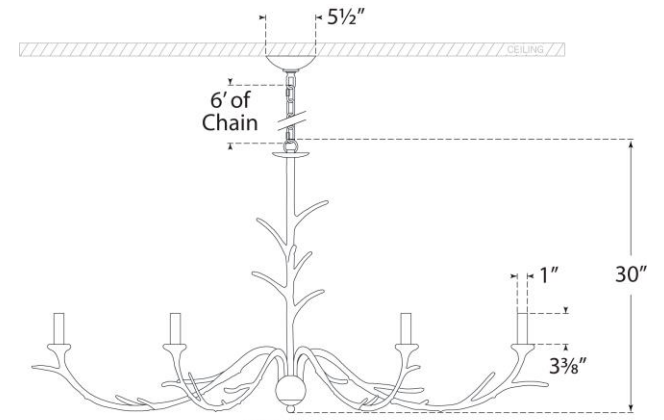

TEAR SHEET

Iberia Large Chandelier

Item # JN 5076ABL

Designer: Julie Neill

Height: 30"

Width: 57"

Canopy: 5.5" Round

Finishes: ABL, AGL, BSL, PW

Socket: 6 - E12 Candelabra

Wattage: 6 - 40 C11

Weight: 31 Pounds

Note: UL Only

Side View

Top View(1:3)