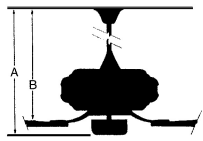

MEASUREMENTS

Blade Finish:		Reversible Blades:	
		No	
Blade Material:		Slope:	
MDF Construction		No	
Blade Sweep:	No. of Blades:	Blade Pitch:	Hanging Weight:
42"	5	12 degrees	10.58
Downrod 1:	Downrod 1 Outside Dia:	Downrod 2:	Downrod 2 Outside Dia:
Ceiling to Lowest Point: (Dim A)	Ceiling to Blade (Dim B)	Lead Wire:	Motor Size:
8.0	6.75	8	153x10mm