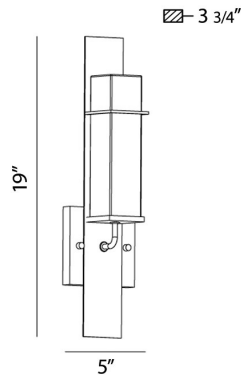

MULLER, 1-LIGHT WALL SCONCE

PRODUCT DETAILS

No.	:	28053-019
Product Color	:	BRONZE
Shade / Accent Colour	:	GLASS
Width	:	5"
Height	:	19"
Ext	:	3.75"
Weight	:	3.5lbs

LIGHT SOURCE DETAILS

Number of Bulbs	:	1
Light Source	:	Incandescent
Light Source Type	:	EDISON
Input Voltage	:	120V
Bulb Voltage	:	120V
Socket Type	:	E26
Wattage	:	60W
Total Wattage	:	60W
Bulb Included	:	Yes

Options Available

ITEM NO.	FINISH	SHADE
28053-019	BRONZE	GLASS

TECHNICAL DETAILS

Light Direction	:	Down
Canopy / Backplate Length	:	4.92"
Canopy / Backplate Height	:	0.79"
Canopy / Backplate Width	:	4.92"
Adjustable Lamp Head	:	No
Location	:	WET
Approval	:	