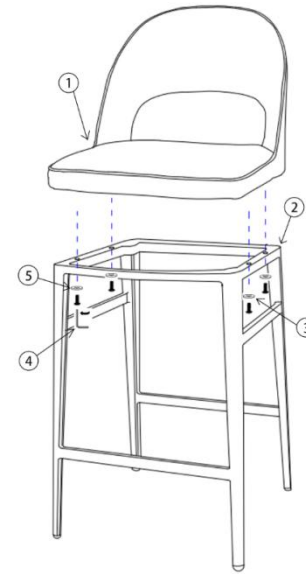

PARTS AND HARDWARE.

1 SEAT x 1

2 LEG x 1

3 BOLT M6-45 x 4

4 ALLEN KEY M4 x 1

5 FLAT WASHER x 4

NOTES.

Thank you for purchasing this quality product! Be sure to check all packing material carefully for small part that may have come loose inside the carton during shipping.

CAUTION: The item is heavy, assembly should be performed by two people.

STEP 1.