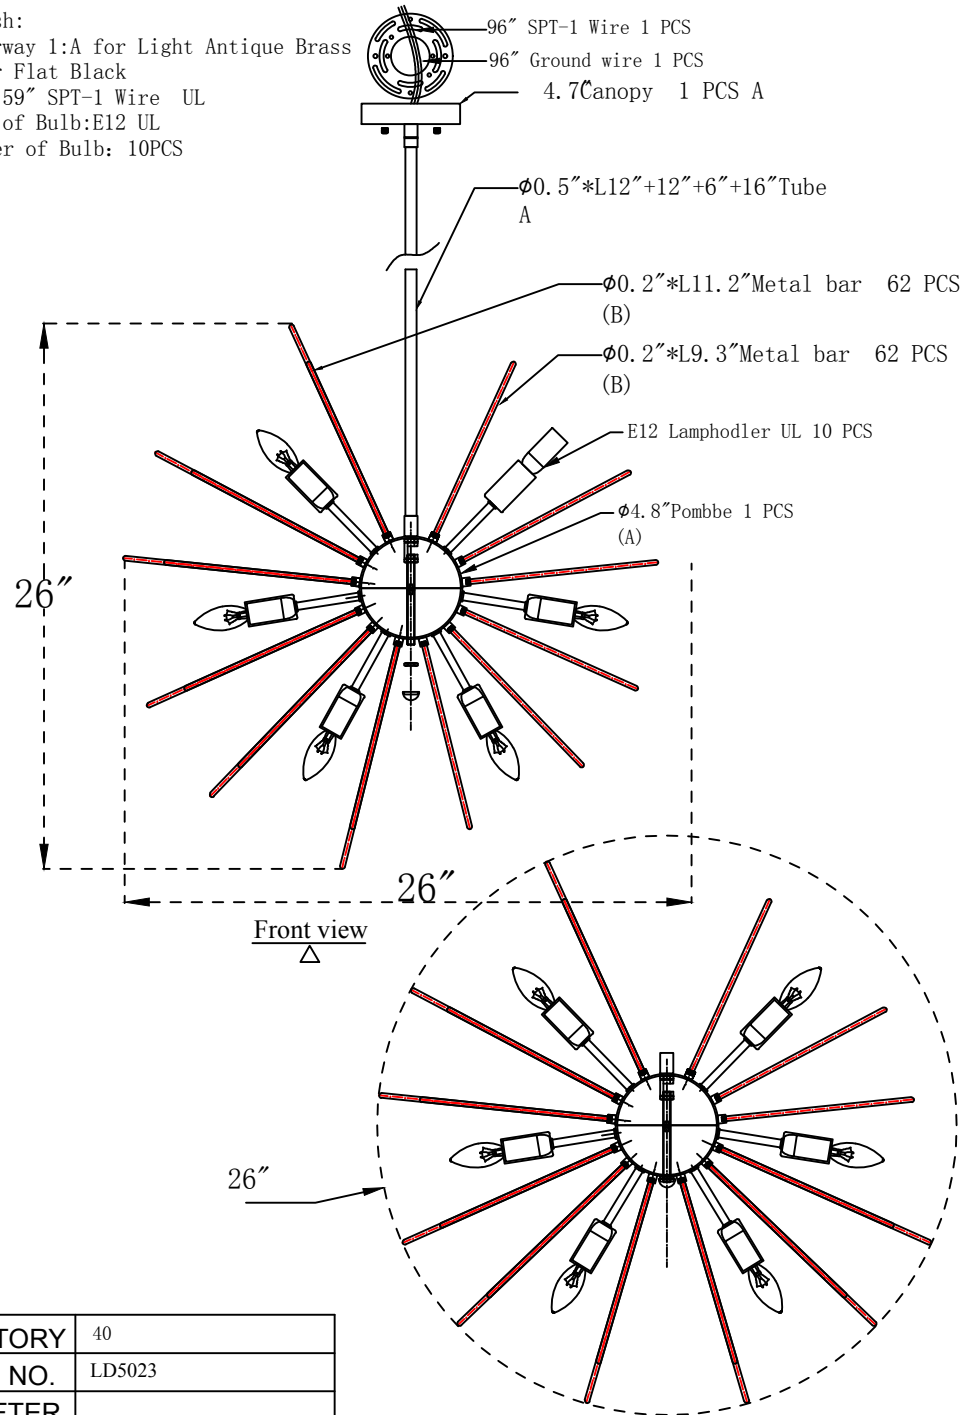

Finish:
 Colorway 1:A for Light Antique Brass
 B for Flat Black
 Cord:59" SPT-1 Wire UL
 Type of Bulb:E12 UL
 Number of Bulb: 10PCS

FACTORY	40
ITEM NO.	LD5023
DRAFTER	
DATE	September 01 17

Model#:	LD5023	Chain/Rod/Cord Included (INCH)	46"
Number of Tiers:	1	Chain/Rod/Cord finish:	Light Antique Brass
Fixture Material:	Iron	Chain/Rod/Cord item#:	ROD4013LAB
Shades Included:	NO	Wire Included (INCH):	59"
Shade Material:	N/A	Wire color:	Black
Shade Color:	N/A	Assembly required	Yes
Shade Shape:	N/A	Light Bulbs:	10
Shade Height:	N/A	Bulb Type:	E12 UL
Shade Width:	N/A	Bulb Wattage:	40W
Shade Length:	N/A	Max Wattage:	400W
		Voltage:	120V
Hanging Device:	Rod	Finish:	Light Antique Brass&Flat Black
Adjustable: (Yes/No)	Yes	Hardware Finish:	Light Antique Brass&Flat Black
Minimum Hanging Height:	30"	Hardware Material:	Iron
Maximum Hanging Height:	61"	Crystal Trim:	
Length (in.)		Crystal Color :	
Width / Diameter (in.)	26"	UL & Ulc Standard :	UL
Height (in.)	26"	Product Weight: (LBS)	21.8 LBS
Inside Fixture Length (in.)		Hanging Weight (Frame Only) (LBS)	21.8 LBS
Inside Fixture Width/ Diameter(in.)		Hanging Weight W/Crystal (LBS)	21.8 LBS
Inside Fixture Height (in.)		Shipment type:	Small parcel
Canopy:	Yes	Number of Boxes :	1
		Box 1 Length:	15"
Canopy Height:	1"	Box 1 Width:	15"
		Box 1 Height:	19.7"
Canopy Width:	4.7"	Box 1 Weight (LBS):	26.2LBS
		Box 2 Length:	
Canopy Length:		Box 2 Width:	
		Box 2 Height:	
		Box 2 Weight (LBS):	