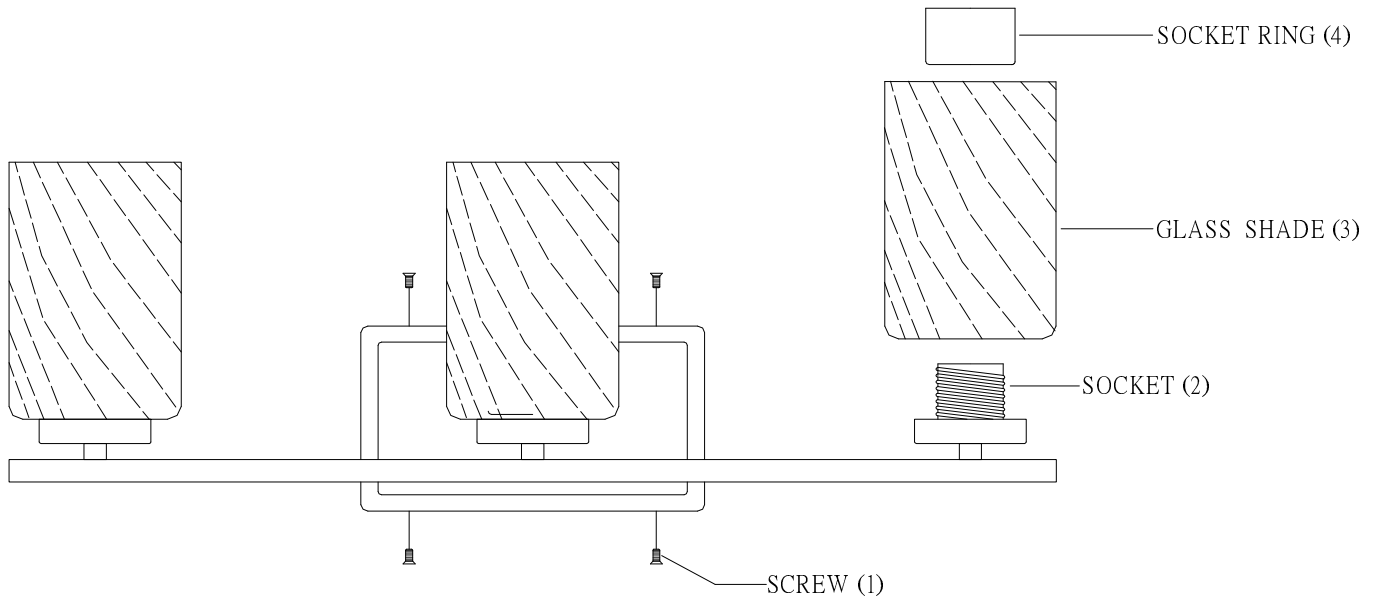

ITEM NO: M80037BN/CH/MBK/NB  
M80038BN/CH/MBK/NB  
M80039BN/CH/MBK/NB

## INSTALLATION INSTRUCTIONS

1. Carefully remove the fixture out of the carton, and check that all parts are included referring to the above illustration. Make sure not to misplace any parts that are needed for the installation;
2. Install the glass shade (3) onto socket (2), then screw them with socket ring (4).
3. Fixture is ready for lamping and installation.