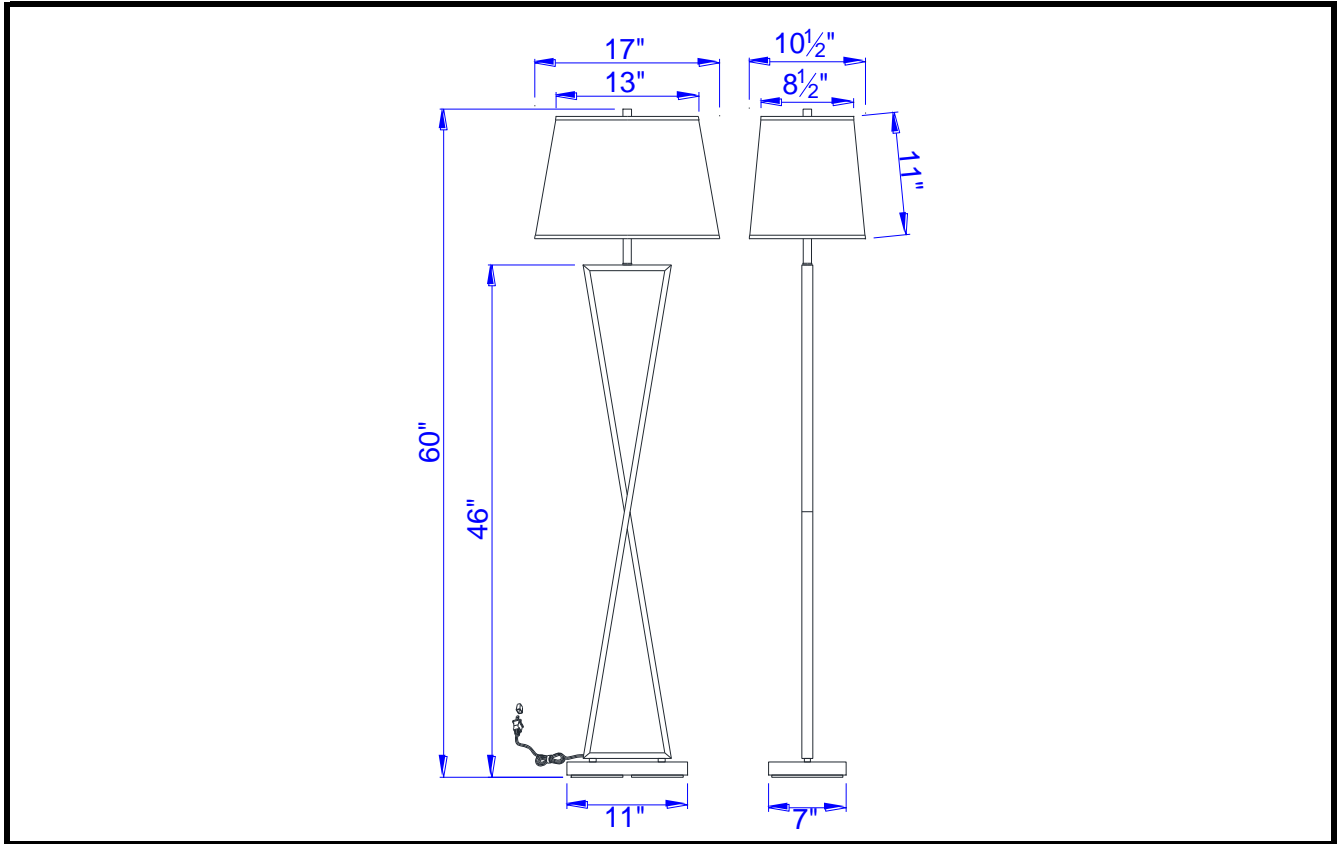

Model No: LA-8023FL-1
Description: Floor Lamp
Material: Metal
Finish : BS (Brushed Steel)
Height: 60"
Base Width: 11"x7"
Wattage : 100W
Socket : Medium Base (E27)
Switch: On/off Push Through
Bulb: Incandescent, CFL
Power Outlet: N/A
Wire Length: 6'
Wire Color: Silver
Shade No: SH-1457
Material: Fabric
Shade size: (8 1/2"x13)x(10 1/2"x17")x11"