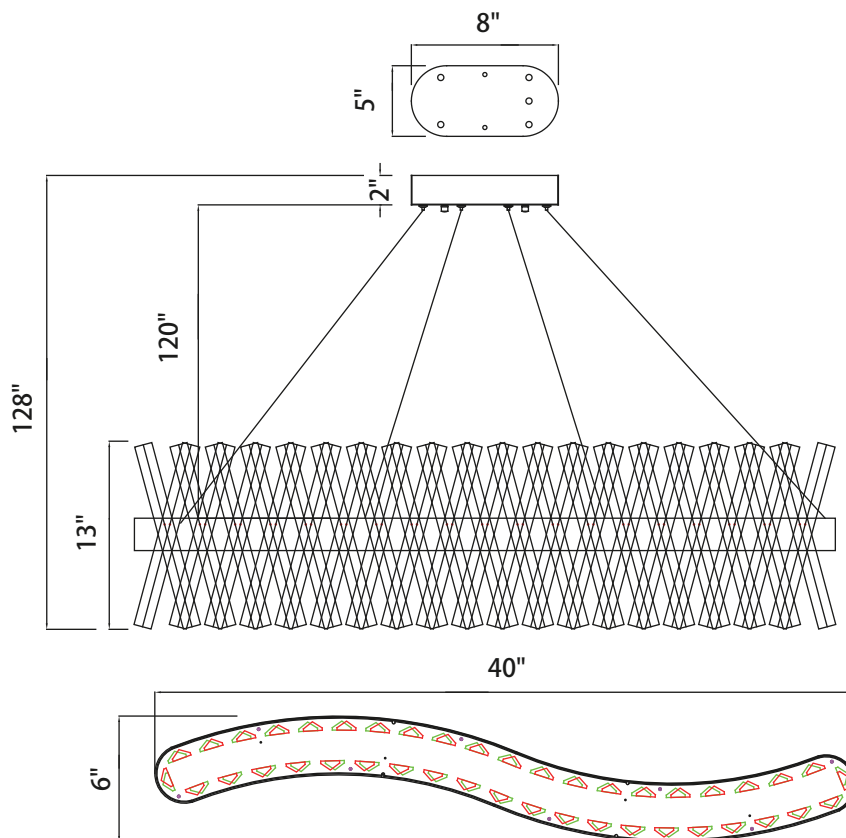

PROJECT: \_\_\_\_\_

FIXTURE TYPE: \_\_\_\_\_

LOCATION: \_\_\_\_\_

CONTACT/PHONE: \_\_\_\_\_

Item	1220P40-601-S
Collection	Pending
Finish	Chrome
Glass	-----
Crystal	Clear
Input	120V AC,60HZ,AC

Shade	-----
Length/Dia.	40"
Width/Ext.	6"
Height	13"
Maximum	128"
Lumens	2340

Light Source	LED
Bulb Info.	45W
Included	-----
Dimmable	Yes
Color	3000K
Weight	