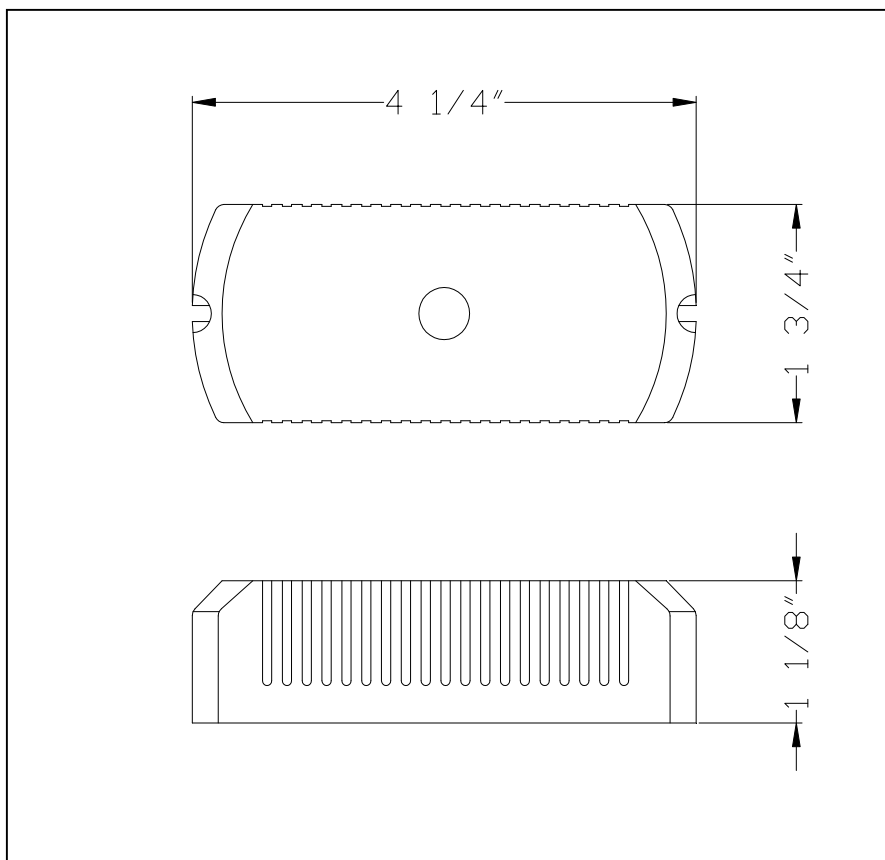

Project: _____

Catalog No.: _____

Lamp/Wattage: _____

Model No. : TR100A

Description : 12V, 100W transformer

Voltage : 12 V

Ampere: 8.3 A

Finish : BK (black)