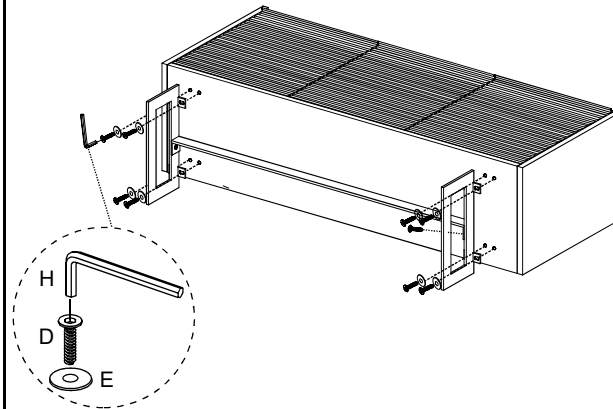

PARTS AND HARDWARE.

NOTES.

Thank you for purchasing this quality product! Be sure to check all packing material carefully for small part that may have come loose inside the carton during shipping.

CAUTION: The item is heavy, assembly should be performed by two people.

STEP 1.

STEP 2.

STEP 3.

STEP 4.