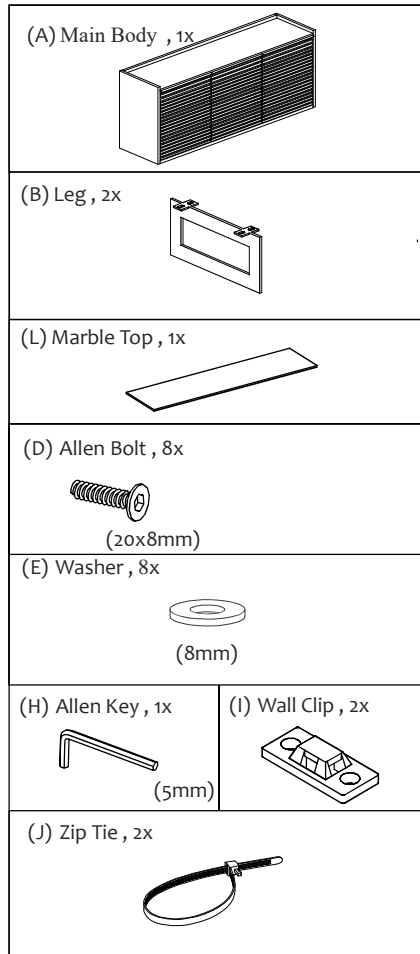

MOE'S

home collection

ASSEMBLY INSTRUCTIONS.

PALOMA 6 DRAWER DRESSER

JD-1057-07

THANK YOU FOR YOUR PURCHASE!

PARTS AND HARDWARE.

NOTES.

Thank you for purchasing this quality product! Be sure to check all packing material carefully for small part that may have come loose inside the carton during shipping.

CAUTION: The item is heavy, assembly should be performed by two people.