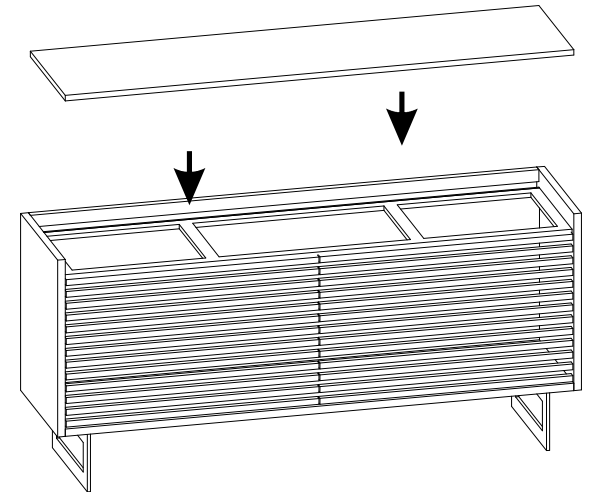

PARTS AND HARDWARE.

NOTES.

Thank you for purchasing this quality product! Be sure to check all packing material carefully for small part that may have come loose inside the carton during shipping.

CAUTION: The item is heavy, assembly should be performed by two people.

STEP 1.

STEP 2.

STEP 3.

STEP 4.