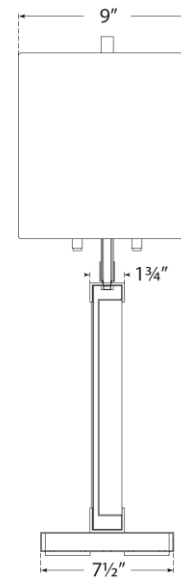

TEAR SHEET

Porto Medium Table Lamp

Item # TOB 3940BZ/HAB-L

Designer: Thomas O'Brien

Height: 27.5"

Width: 15"

Base: 6.75" x 8.5" Rectangle

Finishes: BZ/HAB, PN

Shade Treatments: L

Shade Details: SH9/15x9/15x9.5LR

Socket: 2 - E26 Pull Chain

Wattage: 2 - 60 A19

Weight: 12 Pounds

Side View

Front View