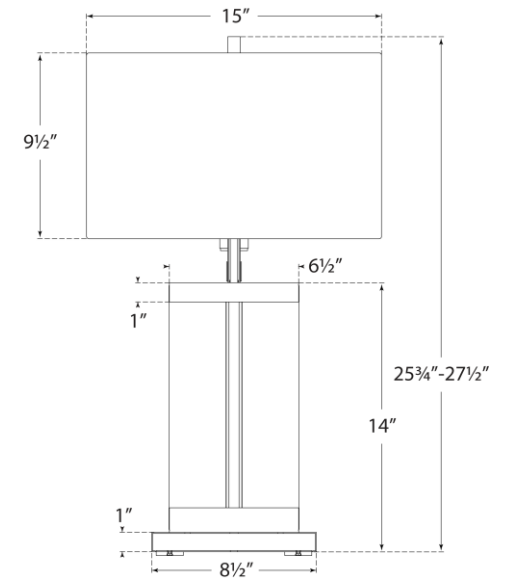

TEAR SHEET

Porto Medium Table Lamp

Item # TOB 3940BZ/HAB-L

Designer: Thomas O'Brien

Height: 27.5"

Width: 15"

Base: 6.75" x 8.5" Rectangle

Finishes: BZ/HAB, PN

Shade Treatments: L

Shade Details: SH9/15x9/15x9.5LR

Socket: 2 - E26 Pull Chain

Wattage: 2 - 60 A19

Weight: 12 Pounds

Side View

Front View