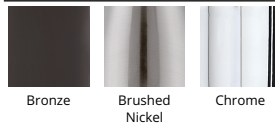

Fixture Type: _____

Catalog Number: _____

Project: _____

Location: _____

Dice Ceiling Mount

Model & Size	Color Temp & CRI	Finish	Watt	LED Lumens	Delivered Lumens	Title 24
FM-4012 12"	2700K 90	BN Brushed Nickel	27W	2584	1096	No
	2700K 90	BZ Bronze	27W	2584	1096	No
	2700K 90	CH Chrome	27W	2584	1096	No
	3000K 90	BN Brushed Nickel	27W	2668	1145	No
	3000K 90	BZ Bronze	27W	2668	1145	No
	3000K 90	CH Chrome	27W	2668	1145	No

Example: **FM-4012-27-BN**

- For 277V special order, add an "F" before the finish: FM-4012F-27-BN
- For alternate color temperature, special order adding -27 or -30 or -35: FM-4012F-27-BN

DESCRIPTION

Thick-walled glass is uniformly illuminated in a design made for LED technology in a square format. Full range dimming control. Mounts as a robust ceiling luminaire or a compelling wall sconce.

FEATURES

- Etched 3/4" thick pressed glass diffuser with interior ceramic glaze
- Title 24 may not be available for all finishes, check for availability
- ACLED driverless technology
- 5 year warranty

SPECIFICATIONS

Color Temp:	2700K, 3000K
Input:	120 VAC, 50/60Hz
CRI:	90
Dimming:	ELV: 100 - 10%
Rated Life:	45000 Hours
Mounting:	Heavy gauge retention clips support trim firmly. Safety cabling standard., Can be mounted on ceiling or wall in all orientations
Standards:	ETL, cETL, Energy Star 2.0, Title 24 JA8-2016 Compliant Damp Location Listed
Construction:	Durable steel body with thick opal glass

FINISHES

LINE DRAWING