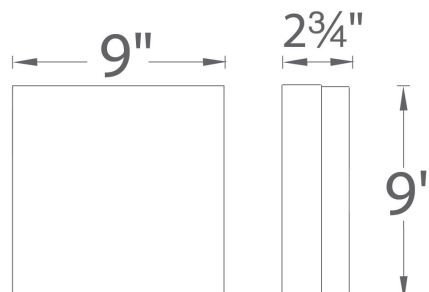

FINISHES

LINE DRAWING