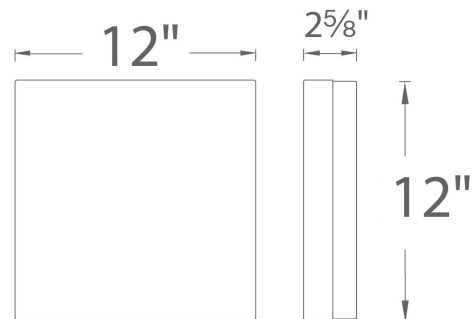

Fixture Type: _____

Catalog Number: _____

Project: _____

Location: _____

Dice Ceiling Mount

Model & Size	Color Temp & CRI	Finish	Watt	LED Lumens	Delivered Lumens	Title 24
FM-4012 12"	2700K 90	BN Brushed Nickel	27W	2584	1096	No
	2700K 90	BZ Bronze	27W	2584	1096	No
	2700K 90	CH Chrome	27W	2584	1096	No
	3000K 90	BN Brushed Nickel	27W	2668	1145	No
	3000K 90	BZ Bronze	27W	2668	1145	No
	3000K 90	CH Chrome	27W	2668	1145	No

Example: **FM-4012-27-BN**

- For 277V special order, add an "F" before the finish: FM-4012F-27-BN
- For alternate color temperature, special order adding -27 or -30 or -35: FM-4012F-27-BN

DESCRIPTION

Thick-walled glass is uniformly illuminated in a design made for LED technology in a square format. Full range dimming control. Mounts as a robust ceiling luminaire or a compelling wall sconce.

FEATURES

- Etched 3/4" thick pressed glass diffuser with interior ceramic glaze
- Title 24 may not be available for all finishes, check for availability
- ACLED driverless technology
- 5 year warranty

SPECIFICATIONS

Color Temp:	2700K, 3000K
Input:	120 VAC, 50/60Hz
CRI:	90
Dimming:	ELV: 100 - 10%
Rated Life:	45000 Hours
Mounting:	Heavy gauge retention clips support trim firmly. Safety cabling standard., Can be mounted on ceiling or wall in all orientations
Standards:	ETL, cETL, Energy Star 2.0, Title 24 JA8-2016 Compliant Damp Location Listed
Construction:	Durable steel body with thick opal glass

FINISHES

LINE DRAWING

FM-4012