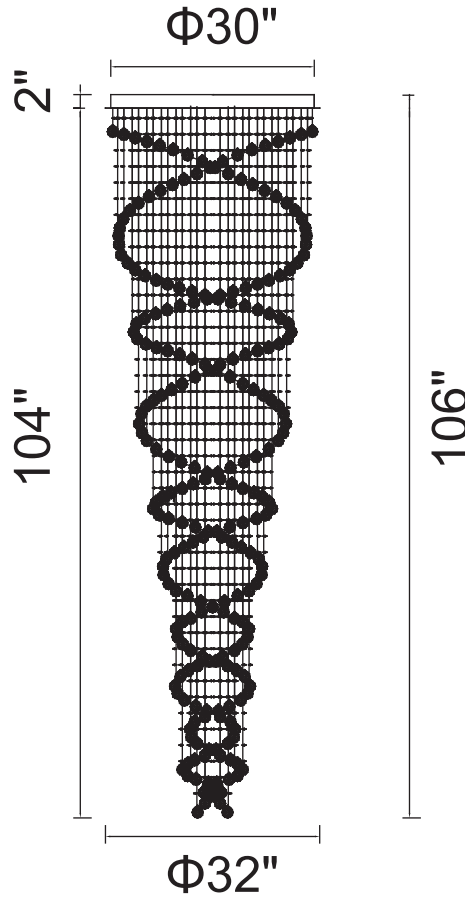

PROJECT: _____
 FIXTURE TYPE: _____
 LOCATION: _____
 CONTACT/PHONE: _____

Item	6606C32C
Collection	DOUBLE SPIRAL
Finish	Chrome
Glass	-----
Crystal	Clear
Input	120V AC,60HZ,AC

Shade	-----
Length/Dia.	32"
Width/Ext.	-----
Height	106"
Maximum	-----
Lumens	-----

Light Source	GU10
Bulb Info.	10×35W
Included	-----
Dimmable	Yes
Color	-----
Weight	