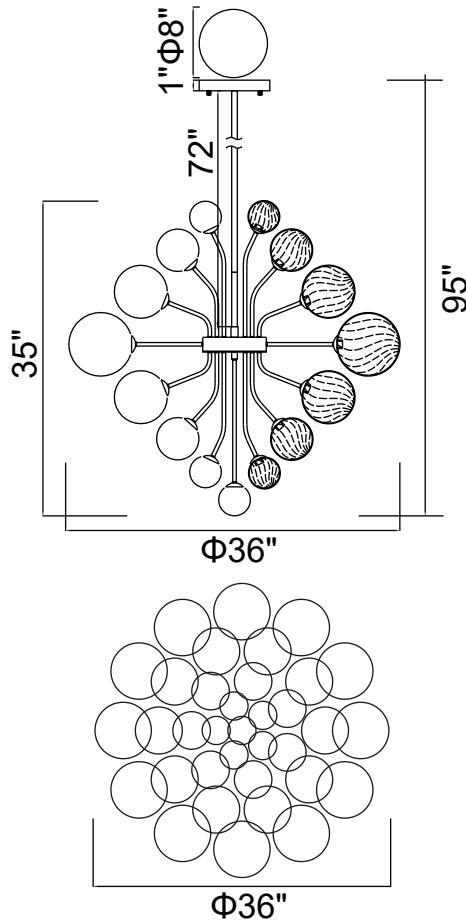

PROJECT: _____

FIXTURE TYPE: _____

LOCATION: _____

CONTACT/PHONE: _____

Item	1205P36-27-601
Collection	PALLOCIYes
Finish	Chrome
Glass	Clear+Smoke
Crystal	-----
Input	120V AC,60HZ,AC

Shade	-----
Length/Dia.	36"
Width/Ext.	36"
Height	35"
Maximum	95"
Lumens	-----

Light Source	LED G9
Bulb Info.	27×5W
Included	-----
Dimmable	Yes
Color	-----
Weight	