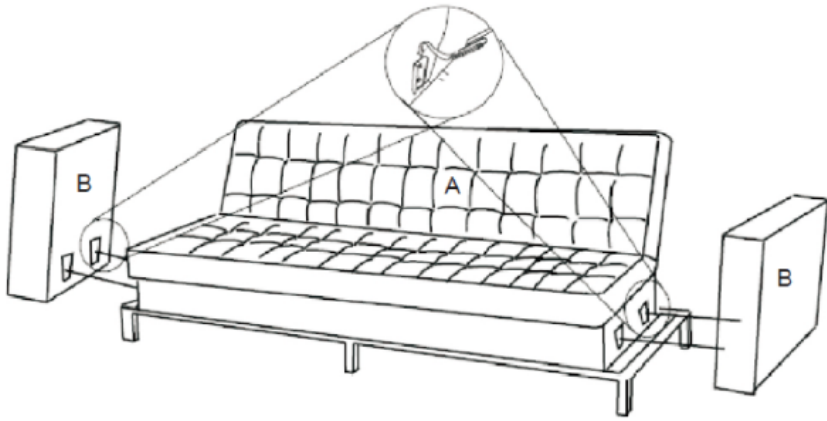

MOE'S

home collection

ASSEMBLY INSTRUCTIONS.

COVELLA SOFA BED

FW-1004-29

THANK YOU FOR YOUR PURCHASE!

PARTS AND HARDWARE.

DESCRIPTION	IMAGE	QTY
BODY		Ax1
ARMREST		Bx2
PILLOW		Cx2
Metal Frame		Dx1
Leg		Ex4
Leg		Fx2
Bolt 1/4"*40MM		Gx6
Bolt M6*40MM		Hx12
Allen Key		Ix1

NOTES.

Thank you for purchasing this quality product! Be sure to check all packing material carefully for small part that may have come loose inside the carton during shipping

CAUTION: This item is heavy, take care when lifting and use 2 people to maneuver safely.

STEP 1.

STEP 2.

STEP 3.

STEP 4.

STEP 5.