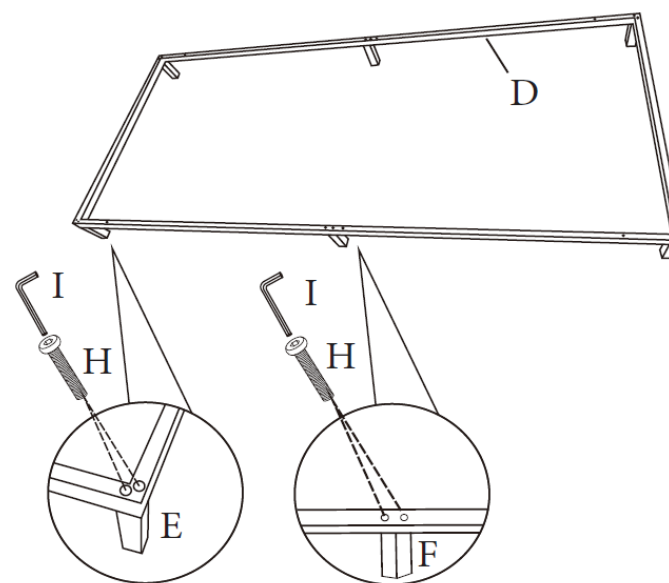

PARTS AND HARDWARE.

DESCRIPTION	IMAGE	QTY
BODY		Ax1
ARMREST		Bx2
PILLOW		Cx2
Metal Frame		Dx1
Leg		Ex4
Leg		Fx2
Bolt 1/4"*40MM		Gx6
Bolt M6*40MM		Hx12
Allen Key		Ix1

NOTES.

Thank you for purchasing this quality product! Be sure to check all packing material carefully for small part that may have come loose inside the carton during shipping

CAUTION: This item is heavy, take care when lifting and use 2 people to maneuver safely.

STEP 1.