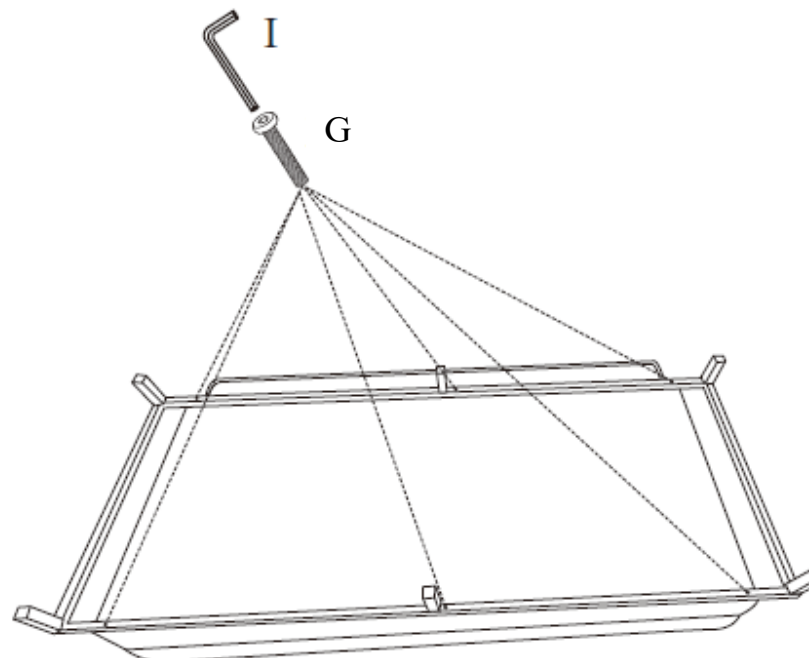

PARTS AND HARDWARE.

DESCRIPTION	IMAGE	QTY
BODY		Ax1
ARMREST		Bx2
PILLOW		Cx2
Metal Frame		Dx1
Leg		Ex4
Leg		Fx2
Bolt 1/4"*40MM		Gx6
Bolt M6*40MM		Hx12
Allen Key		Ix1

NOTES.

Thank you for purchasing this quality product! Be sure to check all packing material carefully for small part that may have come loose inside the carton during shipping

CAUTION: This item is heavy, take care when lifting and use 2 people to maneuver safely.

STEP 1.

STEP 2.