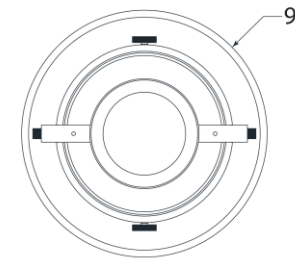

## Kears Medium Post Lantern

Item # S 7760AI-CG

Designer: Ian K. Fowler

Height: 22"

Width: 9"

Base: 3" Round Post Cap

Finishes: AI

Glass Options: CG

Socket: E26 Keyless

Wattage: 6.5 LED T10

Weight: 11 Pounds

Note: UL Only | Requires Smaller Outlet Box

Bottom View

Side View