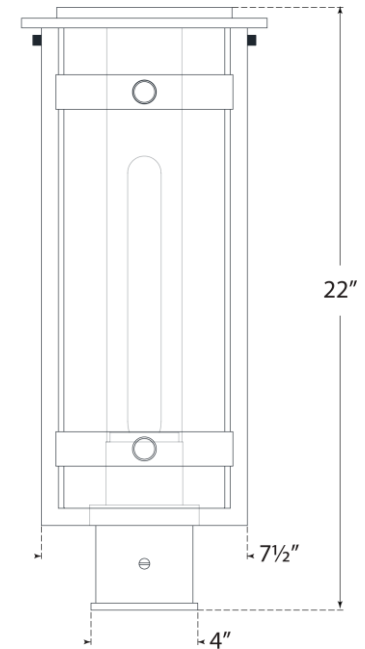

## Kears Medium Post Lantern

Item # S 7760AI-CG

Designer: Ian K. Fowler

Height: 22"

Width: 9"

Base: 3" Round Post Cap

Finishes: AI

Glass Options: CG

Socket: E26 Keyless

Wattage: 6.5 LED T10

Weight: 11 Pounds

Note: UL Only | Requires Smaller Outlet Box

Bottom View

Side View