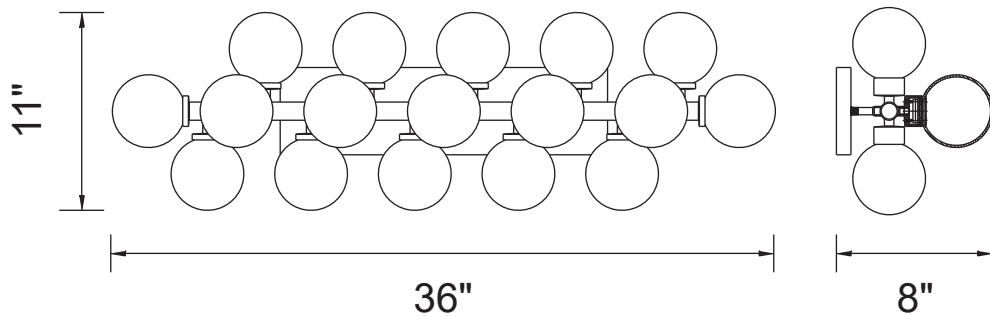

PROJECT: _____
 FIXTURE TYPE: _____
 LOCATION: _____
 CONTACT/PHONE: _____

Item	1020W36-17-602
Collection	ARYA
Finish	Satin Gold
Glass	-----
Crystal	-----
Input	120V AC,60HZ,AC

Shade	-----
Length/Dia.	36"
Width/Ext.	8"
Height	11"
Maximum	11"
Lumens	-----

Light Source	LED
Bulb Info.	17×G9×MAX7W
Included	-----
Dimmable	Yes
Color	-----
Weight	