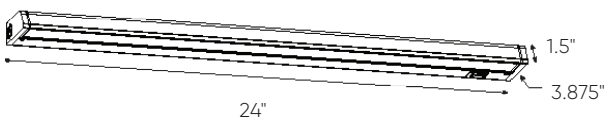

#### **HLF18-3K-WH**

18" undercabinet fixed hardwire linear with 675 lumens at 3000K in a white finish

**HLF09**

**HLF12**

**HLF18**

**HLF24**

**HLF30**