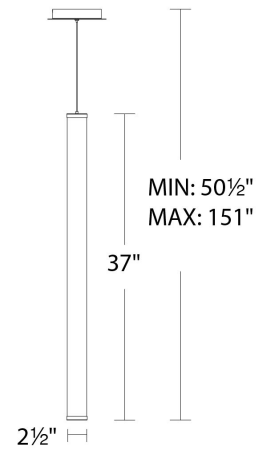

Fixture Type: _____

Catalog Number: _____

Project: _____

Location: _____

Flare

Pendant 3000K

Model & Size	Color Temp & CRI	Watt	LED Lumens	Delivered Lumens	Finish
PD-70937 37"	3000K 90	37W	3801	2637	BK Black BN Brushed Nickel

Example: **PD-70937-BK**

DESCRIPTION

Symmetrical, cylindrical and aerodynamic. Brilliance alone or as a collection.

FEATURES

- 360 degree illumination
- Thin powered cables provide an ultra-clean look
- Driver concealed within the canopy
- 5 year warranty

SPECIFICATIONS

Color Temp:	3000K
Input:	120-277 VAC, 50/60Hz
CRI:	90
Dimming:	ELV: 100 - 10%, 0-10V: 100 - 10%, TRIAC: 100 - 10%
Rated Life:	50000 Hours
Standards:	ETL, cETL, Title 24 JA8-2016 Compliant Damp Location Listed
Construction:	Aluminum with acrylic diffuser

FINISHES

LINE DRAWING

PD-70937