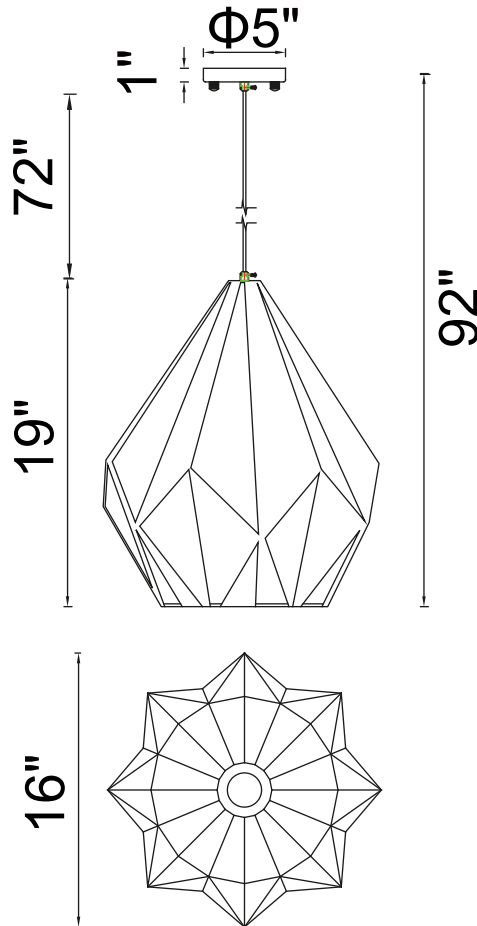

PROJECT: _____

FIXTURE TYPE: _____

LOCATION: _____

CONTACT/PHONE: _____

Item	1114P16-1-271
Collection	OXIDE
Finish	Black+Copper
Glass	-----
Crystal	-----
Input	120V AC,60HZ,AC

Shade	-----
Length/Dia.	16"
Width/Ext.	-----
Height	19"
Maximum	92"
Lumens	-----

Light Source	E26
Bulb Info.	1×60W
Included	-----
Dimmable	Yes
Color	-----
Weight	-----