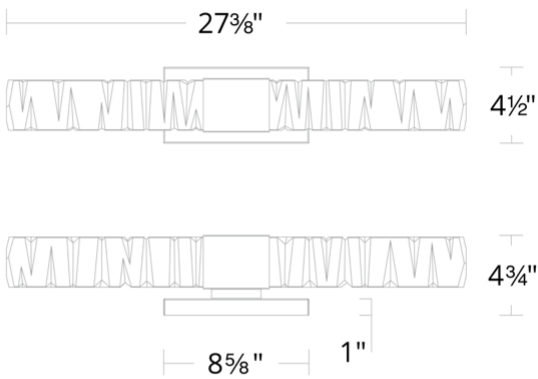

FEATURES

- Driver concealed within the canopy
- Thick sculptural K9 faceted crystal with distinct asymmetrical cuts

SPECIFICATIONS

Rated Life	50000 Hours
Standards	ETL, cETL, Damp Location Listed, Title 24 JA8: 2019 Compliant
Input	120/277V, 50/60Hz
Dimming	ELV: 100-10%, TRIAC: 100-10%
Mounting	Can be mounted on wall in all orientations
Color Temp	3500K
CRI	90
Construction	Extruded aluminum body with thick K9 crystal shade

REPLACEMENT PARTS

RPL-GLA-58115 - Replacement Crystal

WS-58127

Model & Size	Color Temp	Finish	LED Watts	LED Lumens	Delivered Lumens
WS-58127 27"	3500K	AB Aged Brass BK Black BN Brushed Nickel	14.6W	1330	1036