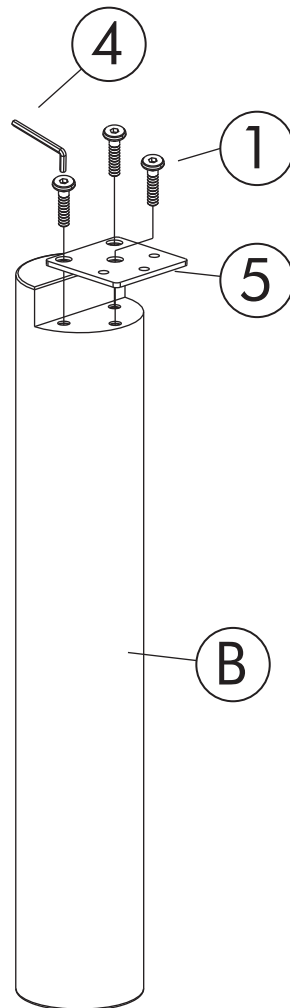

Top Table = 1 pc

B

Leg = 4 pcs

HARDWARE LIST

1. Bolt

M6 x 30mm

24pcs

2. Spring washer

M6.5x 13mm

12pcs

3. Flat washer

M6.5 x 18mm

12pcs

4. Allen key

1 pc

5. Mounting Plate metal

4pcs

NOTES.

Thank you for purchasing this quality product! Be sure to check all packing material carefully for small part that may have come loose inside the carton during shipping.

CAUTION:

The item is heavy, assembly should be performed by two people.

Step 1

Step 2