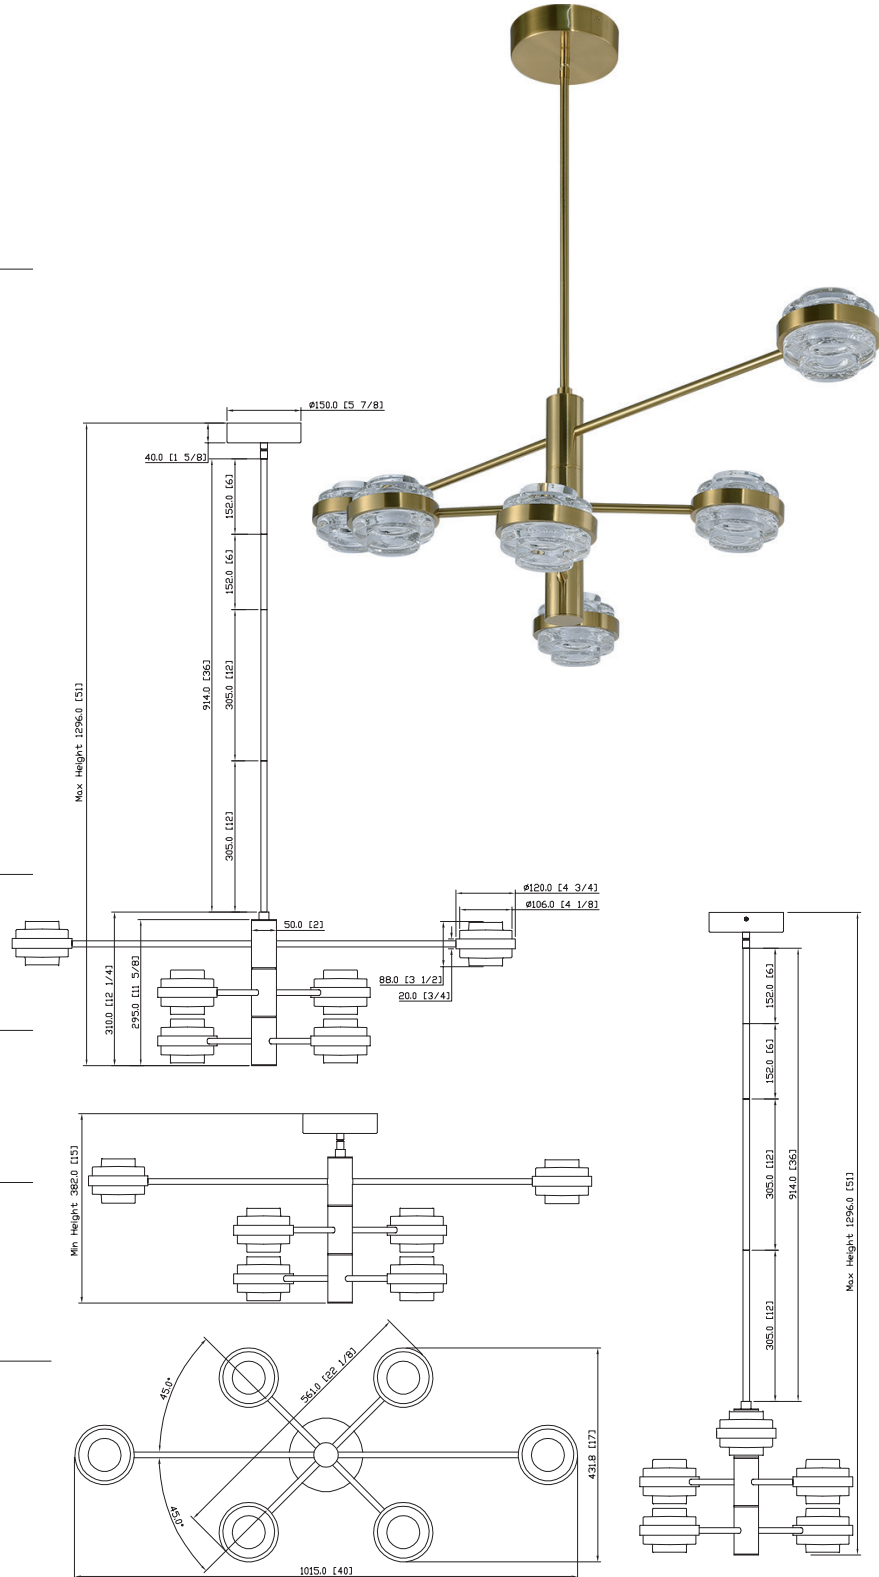

LED Chandelier

By VONN Lighting

VAC333RD6

PROJECT:

TYPE:

CATALOG #:

DATE:

Product Description

Milano VAC333RD6 40" 6-Light Integrated LED Chandelier Lighting Fixture in Black and Antique Brass with Height Adjustable Rods.

Specifications

- Lumens: **2384.2 L**
- Watts: **32.18 W**
- Voltage: **120V**
- CRI: **90**
- CCT: **3000K**
- Dry Location: **IP20**
- Diffuser: **PC**
- Material: **Aluminum, Glass**
- Finish: **Black & Antique Brass**
- Lifetime: **50,000 Hours**
- Transformer: **Not Required**
- ETL: **Listed**
- Warranty: **5-Year Limited**

Dimensions

- Fixture: **40" L x 17" W x 51" (15") H**
  1015mm L x 432mm W x 1296mm H
  Measurements rounded to the nearest 1/4" (6.35mm)

Lighting

- Color Temperature: **3000K**

Available Finishes

Notes

Theoretical Lumens: XXX LM (subject to change)

Theoretical Wattage: XXX W (subject to change)

***Please note lumens and wattage are subject to change and will be determined post production of the first articles.

*Any custom modifications are subject to minimum order quantity. (M.O.Q.)

© VONN Lighting, 2022