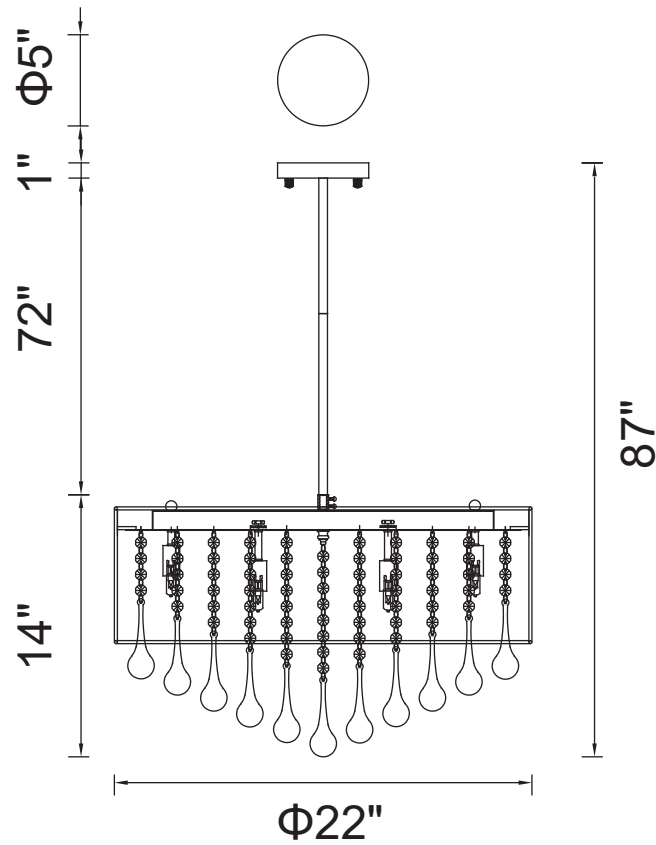

PROJECT: _____

FIXTURE TYPE: _____

LOCATION: _____

CONTACT/PHONE: _____

Item	5006P22C-R(W)
Collection	WATER DROP
Finish	Chrome
Glass	-----
Crystal	Clear
Input	120V AC,60HZ,AC

Shade	White
Length/Dia.	22"
Width/Ext.	-----
Height	14"
Maximum	87"
Lumens	-----

Light Source	G9
Bulb Info.	9×40W
Included	-----
Dimmable	Yes
Color	-----
Weight	-----