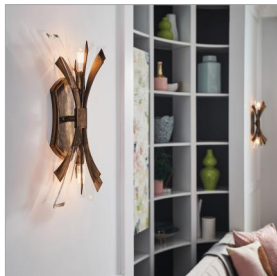

VIDA

FR40902BNG

TWO LIGHT SCONCE

Vida's modern design bursts with a flourishing style that is both highly dramatic and finely sculpted. A statement piece with crystal accents and unique canopy detailing, Vida injects a thrilling dash of contemporary inspiration to its surroundings.

DETAILS

FINISH:	Burnished Gold
MATERIAL:	Steel
DIMMABLE:	YES, WITH DIMMABLE LAMP (NOT INCLUDED)

DIMENSIONS

WIDTH:	9"
HEIGHT:	17.3"
WEIGHT:	4.5lb
BACK PLATE:	5"W X 8"H
EXTENSION:	4.8"
TOP TO OUTLET:	8.75"

LIGHT SOURCE

LIGHT SOURCE:	Socketed
WATTAGE:	2-5w Cand. LED, 60w Equiv.
VOLTAGE:	120v

SHIPPING

CARTON LENGTH:	22.5
CARTON WIDTH:	15.5
CARTON HEIGHT:	10
CARTON WEIGHT:	6.6

PRODUCT DETAILS:

- Fixture can be mounted horizontally.
- Suitable for use in dry (indoor) locations as defined by NEC and CEC. Meets United States UL Underwriters Laboratories & CSA Canadian Standards Association Product Safety Standards.
- Merging the best of traditional and modern elements with a sophisticated and streamlined look
- Luxurious gold finish with opulent sheen