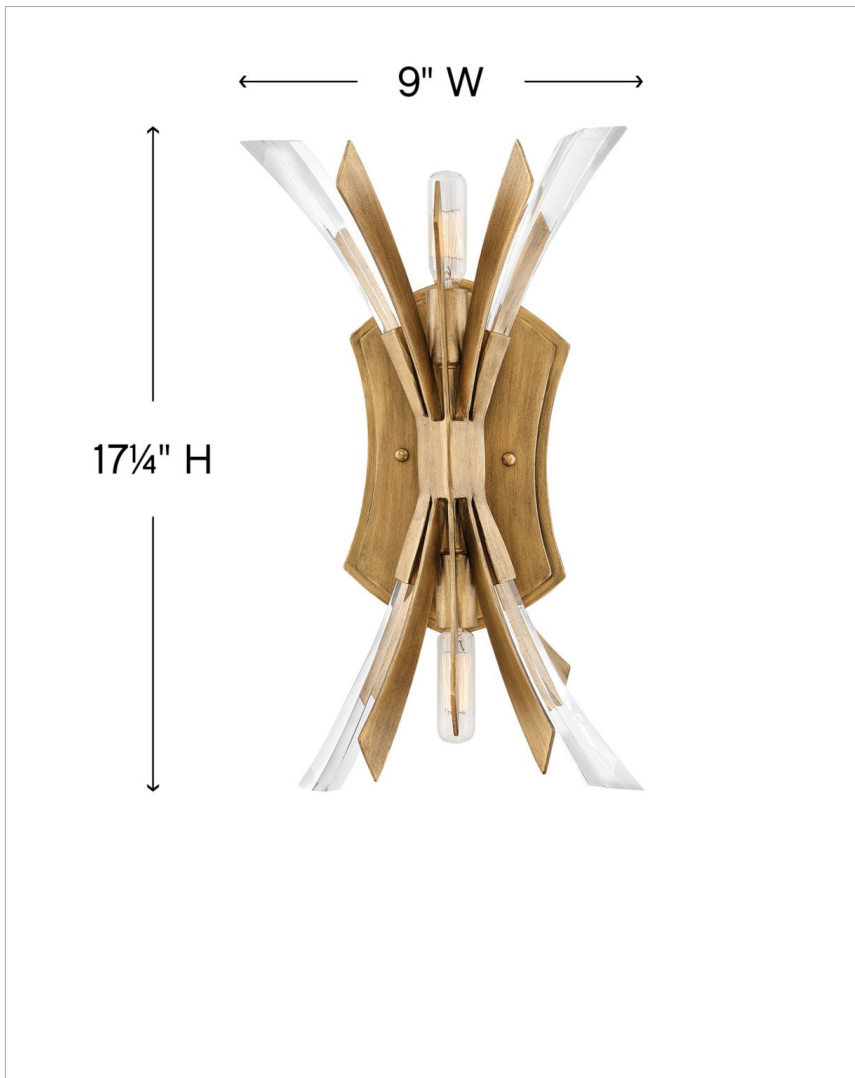

VIDA

FR40902BNG

TWO LIGHT SCONCE

Vida's modern design bursts with a flourishing style that is both highly dramatic and finely sculpted. A statement piece with crystal accents and unique canopy detailing, Vida injects a thrilling dash of contemporary inspiration to its surroundings.

DETAILS

FINISH:	Burnished Gold
MATERIAL:	Steel
DIMMABLE:	YES, WITH DIMMABLE LAMP (NOT INCLUDED)

DIMENSIONS

WIDTH:	9"
HEIGHT:	17.3"
WEIGHT:	4.5lb
BACK PLATE:	5"W X 8"H
EXTENSION:	4.8"
TOP TO OUTLET:	8.75"

LIGHT SOURCE

LIGHT SOURCE:	Socketed
WATTAGE:	2-5w Cand. LED, 60w Equiv.
VOLTAGE:	120v

SHIPPING

CARTON LENGTH:	22.5
CARTON WIDTH:	15.5
CARTON HEIGHT:	10
CARTON WEIGHT:	6.6

PRODUCT DETAILS:

- Fixture can be mounted horizontally.
- Suitable for use in dry (indoor) locations as defined by NEC and CEC. Meets United States UL Underwriters Laboratories & CSA Canadian Standards Association Product Safety Standards.
- Merging the best of traditional and modern elements with a sophisticated and streamlined look
- Luxurious gold finish with opulent sheen