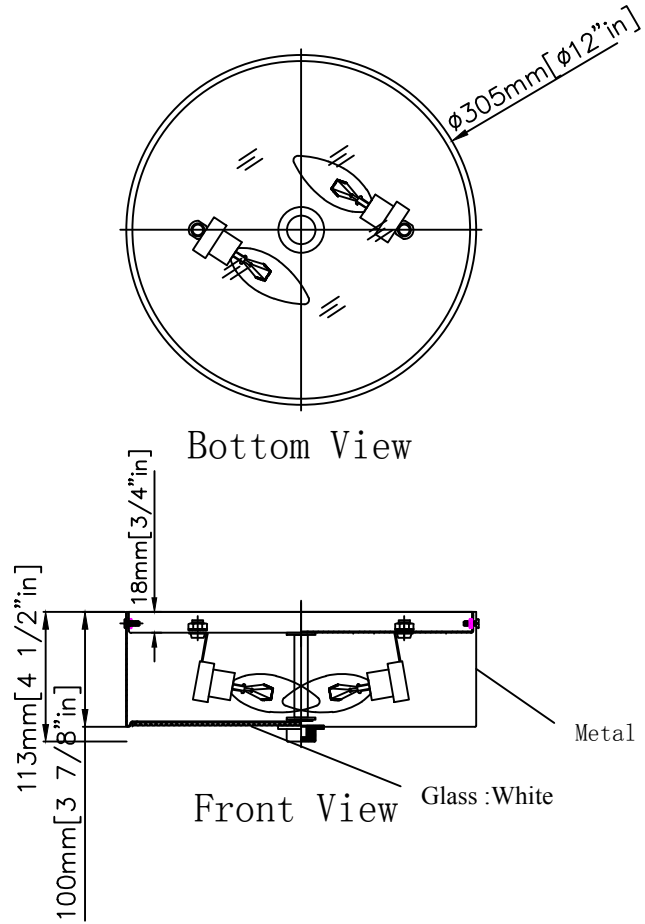

Finish:
 Colorway: Flat Black
 Glass :White
 Type of Bulb:E12
 Number of Bulb:2PCS

Model#:	LD6024	Chain/Rod/Cord Included (INCH)	
Number of Tiers:	1	Chain/Rod/Cord finish:	
Fixture Material:	Metal & White	Chain/Rod/Cord item#:	
Shades Included:	No	Wire Included (INCH):	11"
Shade Material:	N/A	Wire color:	Black
Shade Color:	N/A	Assembly required	Yes
Shade Shape:	N/A	Light Bulbs:	2
Shade Height:	N/A	Bulb Type:	E12
Shade Width:	N/A	Bulb Wattage:	40W
Shade Length:	N/A	Max Wattage :	80W
		Voltage :	110-125V
Hanging Device:		Finish:	Flat Black&White
Adjustable:		Hardware Finish:	Flat Black
Minimum Hanging Height:		Hardware Material:	Metal
Maximum Hanging Height:		Crystal Trim:	N/A
Length (in.)		Crystal Color :	N/A
Width / Diameter (in.)	12"	UL & ULc Standard :	Yes
Height (in.)	4.5"	Product Weight:	4
Inside Fixture Length (in.)		Hanging Weight (Frame Only)	
Inside Fixture Width/Diameter(in.)		Hanging Weight W/Crystal	N/A
Inside Fixture Height (in.)		Shipment type :	Small Parcel
Canopy:	Yes	Number of Boxes :	1
Canopy Height:	0.75"	Box 1 Length :	14.5
		Box 1 Width :	14.5
		Box 1 Height :	8
		Box 1 Weight :	5.5
Canopy Width:	11.75"	Box 2 Length :	
		Box 2 Width :	
Canopy Length:		Box 2 Height :	
		Box 2 Weight :	

FACTORY	20
ITEM NO.	LD6024
DRAFTER	
DATE	2017/09/30