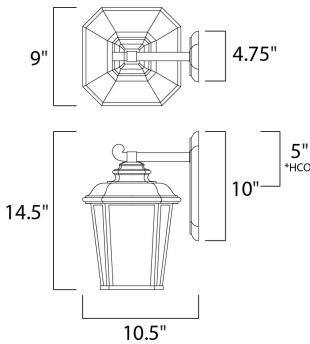

PRODUCT DESCRIPTION

A classical, traditional style finished in a rustic Black Oxide finish with Weathered Frost glass is sure to add elegance to your home's exterior. Available in both incandescent and fluorescent versions with an source to consider.

MEASUREMENTS

- DIMENSION : 9" W x 14.5" H x 10.5" Ext
- BACK PLATE : 4.75" W x 10" H x 5" HCO
- HANGING WEIGHT : 5.51 lb

LAMPING

- INPUT VOLTAGE : 120V
- LUMENS : 0 Rated
- BULB : 1 x 60W Incandescent E26 Medium , 60W Total
- BULB INCLUDED : (Not Included)
- DIMMABLE : Yes

FINISHES OPTION

- Black Oxide

GLASS

Weathered Frost WF

MATERIAL

Aluminum, Glass

RATINGS

cETLus
Wet Location

ADDITIONAL

OPERATING TEMPERATURE:
-20°C (-4°F), 40°C (104°F)

Always consult a qualified electrician before installing any lighting product.