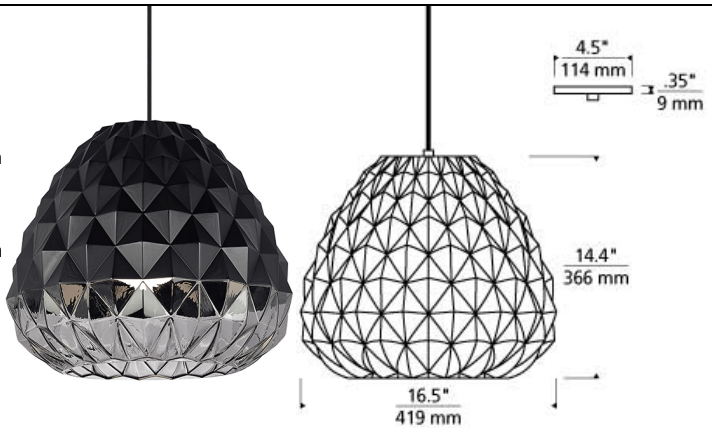

Facette Grande Pendant

LED T20

DESCRIPTION

Sophisticated elegance exudes from the Facette Grande pendant light from Tech Lighting. Light flows through hundreds of triangular facets at the bottom of the shade, with the upper portion being purposefully masked with textured paint to create negative space, depth and dimension. Two distinct finish options, white and black, and a 16.5" diameter make this pendant a statement piece. Fully dimmable LEDs for creating the desired ambiance. Available with or without lamp. E26 medium base socket 150w max. LED includes (1) E26 medium base 12 watt 950 lumen 80 CRI 3000K LED G40 lamp. LED dimmable with a low-voltage electronic dimmer. Includes 12' of field-cuttable black cloth cord.

WEIGHT

13-13.5lb / 5.9-6.12kg ±

black/smoke

ORDERING INFORMATION

700 SYSTEM	FCT	FINISH	LAMP
TD	LINE-VOLTAGE PENDANTS/SUSPENSION	BSBLACK/SMOKE	NO LAMP -LED830 G40 LED 80 CRI 3000K 120V

TECH LIGHTING®

7400 Linder Avenue
Skokie, Illinois 60077