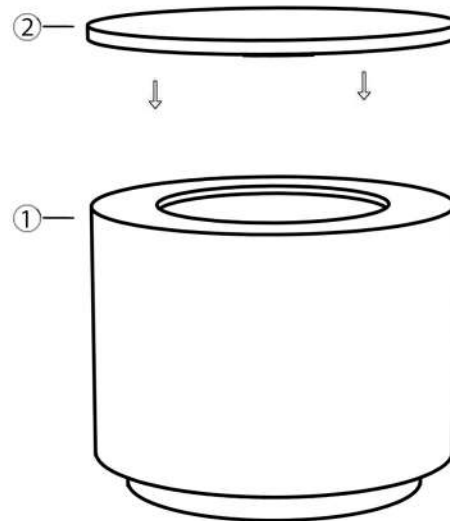

PARTS AND HARDWARE.

PARTS LIST

No.	DESCRIPTION	IMAGE	QTY
1.	TOP		01
2.	BASE		01

NOTES.

Thank you for purchasing this quality product! Be sure to check all packing material carefully for small part that may have come loose inside the carton during shipping.

Caution: The item is heavy, assembly should be performed by two people.

STEP 1.