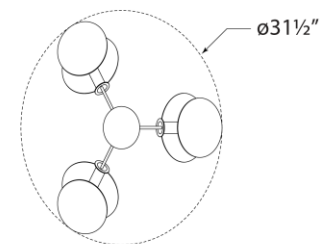

TEAR SHEET

Osiris Medium Reflector Semi-Flush Mount

Item # TOB 4290BZ/HAB-L

Designer: Thomas O'Brien

Height: 9.5"

Width: 31.5"

Canopy: 5" Round

Finishes: BZ/HAB, HAB, PN

Shade Treatments: L

Socket: 3 - E26 Keyless

Wattage: 3 - 40 A19

Weight: 13 Pounds

Front View

Bottom View