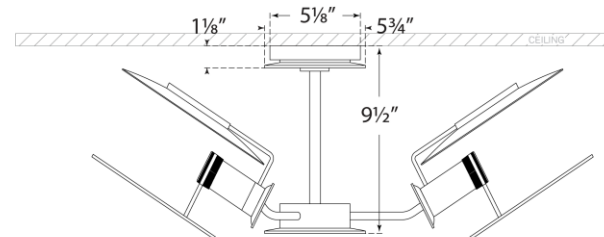

TEAR SHEET

Osiris Medium Reflector Semi-Flush Mount

Item # TOB 4290BZ/HAB-L

Designer: Thomas O'Brien

Height: 9.5"

Width: 31.5"

Canopy: 5" Round

Finishes: BZ/HAB, HAB, PN

Shade Treatments: L

Socket: 3 - E26 Keyless

Wattage: 3 - 40 A19

Weight: 13 Pounds

Front View

Bottom View