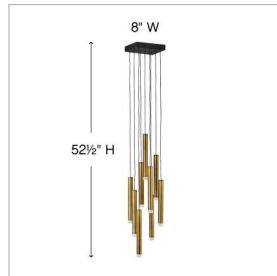

HARMONY

FR49906HBR

MEDIUM PENDANT

Harmony orchestrates the perfect blend of style and technology. Drawing inspiration from the enduring formation of wind chimes, the sleek Black or Heritage Brass tubes gleam with a glow that emanates from the lowest point of each column. Harmony is easily adjustable with many customizable configurations and is integrated with fully dimmable LEDs.

DETAILS	
FINISH:	Heritage Brass
MATERIAL:	Steel
DIMMABLE:	YES, CL TYPE DIMMER (SSL7A)

DIMENSIONS	
WIDTH:	8"
HEIGHT:	52.5"
WEIGHT:	9.4lb

LIGHT SOURCE	
LIGHT SOURCE:	Integrated LED
LED NAME:	(9) KK1Y15-930
VOLTAGE:	120v
COLOR TEMP:	3000
LUMENS:	918
CRI:	95
INCANDESCENT EQUIVALENCY:	9 x 10w
DIMMABLE:	YES, CL TYPE DIMMER (SSL7A)

MOUNTING	
CANOPY:	8" Sq.
LEAD WIRE:	9 X 72"
MAX HEIGHT:	82.3

SHIPPING	
CARTON LENGTH:	14.3
CARTON WIDTH:	14.3
CARTON HEIGHT:	8
CARTON WEIGHT:	12

- Suitable for use in dry (indoor) locations as defined by NEC and CEC. Meets United States UL Underwriters Laboratories & CSA Canadian Standards Association Product Safety Standards.
- LED components carry a 5-year limited warranty
- Bold silhouette with dramatic details creates a modern statement
- All dimensions listed are as shown