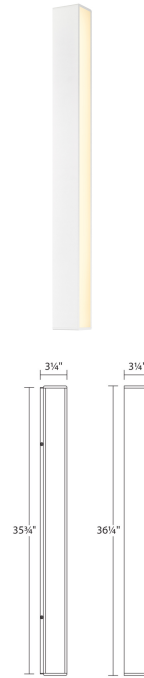

Project:

Sideways LED Sconce Spec Sheet

SKU: 7256.98-WL Learn more at:
<https://sonnemanlight.com/sideways-led-sconce>

Description: The power of simplicity is defined by the less-is-more declaration of this rectangular blade of light.

Type #:

Dimensions

Height:	36.25"
Width:	3.25"
Extends:	3.25"
Minimum Extension:	3.25"
Maximum Extension:	3.25"
Size:	36"
Canopy/Backplate/Base Depth:	2.5
Canopy/Backplate/Base Height:	35.75

Electrical Specs

Bulb(s) Included?:	Yes
Bulb 1 Type:	Integral LED
Input Voltage:	120VAC
Wattage:	55
Initial Lumens:	2690
Delivered Lumens:	675
Color Temperature:	3000K
CRI:	80
Power Supply Type:	Transformer
Power Supply Quantity:	1
Power Supply Location:	Outlet Box
Dimming Type:	ELV
Bulb Max Wattage:	55

Installation

Installation:	Licensed electrician required
Installation Orientation:	Vertical

Shipping

Carton 1 L x W x H:	40" X 8" X 8"
Carton 1 Gross Weight:	9 LBS
Fixture Weight:	7

Shade

Shade 1 Material:	Aluminum
Shade 2 Material:	Acrylic