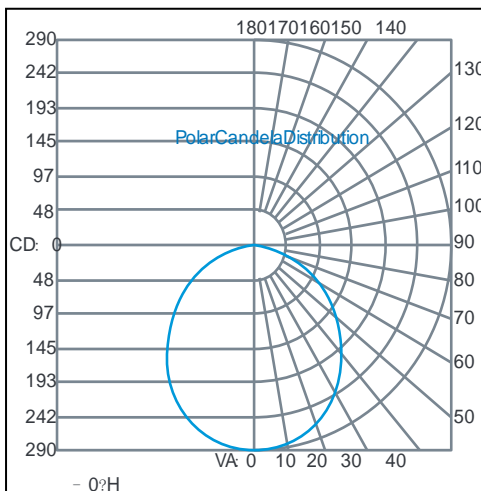

Specifications

Category	Indoor light	Inner Package Length (Inch)	11.82
Bulb Base Type	LED	Inner Package Width (Inch)	11.82
Bulb Base Finish	NO	Inner Package Height (Inch)	3.54
Color Temperature	5000K	Inner Package Quantity	4
Beam Angle	120°	Inner Package Weight Per Unit (Lbs)	4.73
Finish	White	Carton Package Length (Inch)	
CRI	80	Carton Package Width (Inch)	
Average Life (Hours)	50000	Carton Package Height (Inch)	
Estimated Yearly Energy Cost (11 ¢ /Kwh)	1.08	Carton Package Weight Per Unit (Lbs)	
Life Based On 3Hrs/Day (Years)	45.66	Carton Quantity	
Product Length (Inch)	N/A	Lamp Type	LED
Product Width (Inch)	Φ4 7/8"	Bulb Shape	N/A
Product Height (Inch)	1"	Dry/Wet/Damp	Damp
Product Extension (Inch)	N/A	Energy Star	YES
Product Weight Per Unit (Lbs)	1.5	Power Factor	0.95
Dimmable	Yes	Current	0.12
Watts	9	Lumen/Watt	61
Watt Equivalent	50	Warranty (Year)	5
Lumens	550	DLC (Yes/No)	NO
Certification (UL/ETL/FCC)	ETL/CETL	Input Voltage	120
		Housing Material	Aluminum
		Lens	Acrylic
		Led Type	

SMG40950K

Recessed 4" Slim Gimbal Round LED With Integral Driver In Connection Box.

Zonal Lumen Summary

Zone	Lumens	% Luminaire
0-30	222.0	29%
0-40	358.7	46.9%
0-60	616.6	80.6%
60-90	148.7	19.4%
70-100	60.3	7.9%
90-120	0	0%
0-90	565.3	100%
90-180	0	0%
0-180	765.3	100%