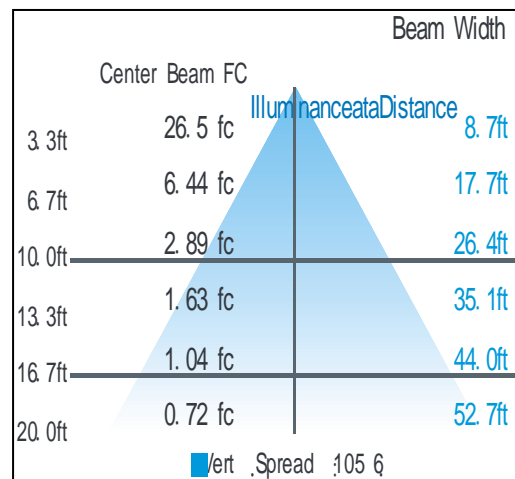

Specifications

Category	Indoor light	Inner Package Length (Inch)	11.82
Bulb Base Type	LED	Inner Package Width (Inch)	11.82
Bulb Base Finish	NO	Inner Package Height (Inch)	3.54
Color Temperature	5000K	Inner Package Quantity	4
Beam Angle	120°	Inner Package Weight Per Unit (Lbs)	4.73
Finish	White	Carton Package Length (Inch)	
CRI	80	Carton Package Width (Inch)	
Average Life (Hours)	50000	Carton Package Height (Inch)	
Estimated Yearly Energy Cost (11 ¢ /Kwh)	1.08	Carton Package Weight Per Unit (Lbs)	
Life Based On 3Hrs/Day (Years)	45.66	Carton Quantity	
Product Length (Inch)	N/A	Lamp Type	LED
Product Width (Inch)	Φ4 7/8"	Bulb Shape	N/A
Product Height (Inch)	1"	Dry/Wet/Damp	Damp
Product Extension (Inch)	N/A	Energy Star	YES
Product Weight Per Unit (Lbs)	1.5	Power Factor	0.95
Dimmable	Yes	Current	0.12
Watts	9	Lumen/Watt	61
Watt Equivalent	50	Warranty (Year)	5
Lumens	550	DLC (Yes/No)	NO
Certification (UL/ETL/FCC)	ETL/CETL	Input Voltage	120
		Housing Material	Aluminum
		Lens	Acrylic
		Led Type	

SMG40950K

Recessed 4" Slim Gimbal Round LED With Integral Driver In Connection Box.

Zonal Lumen Summary

Zone	Lumens	% Luminaire
0-30	222.0	29%
0-40	358.7	46.9%
0-60	616.6	80.6%
60-90	148.7	19.4%
70-100	60.3	7.9%
90-120	0	0%
0-90	565.3	100%
90-180	0	0%
0-180	765.3	100%