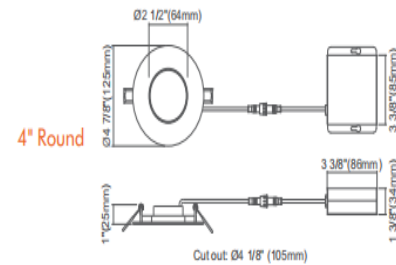

SMG40950K-4PK

Elitco Lighting

Recessed 4" slim Gimbal Round LED With Integral Driver In Connection Box.

- Edge-lit technology, no glare or dark spots, instant-on
- No housing required
- LED technology fits anywhere you need general light source
- Color rendering index: 80

Construction

- Aluminum trim ring with durable powder coat finish
- Beam angle: 120°
- Driver Inside Connecton Box - No Junction Box Needed

Installation

- Cut Hole In Ceiling And Snap Fixture In Opening With Attached Spring Clips. Certification cET
- Ceiling Clearance Required: 2 1/2" for Romex, 3 1/2" for MC or BX installations

Specifications

Category	Indoor light	Inner Package Length (Inch)	11.82
Bulb Base Type	LED	Inner Package Width (Inch)	11.82
Bulb Base Finish	NO	Inner Package Height (Inch)	3.54
Color Temperature	5000K	Inner Package Quantity	4
Beam Angle	120°	Inner Package Weight Per Unit (Lbs)	4.73
Finish	White	Carton Package Length (Inch)	
CRI	80	Carton Package Width (Inch)	
Average Life (Hours)	50000	Carton Package Height (Inch)	
Estimated Yearly Energy Cost (11 ¢ /Kwh)	1.08	Carton Package Weight Per Unit (Lbs)	
Life Based On 3Hrs/Day (Years)	45.66	Carton Quantity	
Product Length (Inch)	N/A	Lamp Type	LED
Product Width (Inch)	Φ4 7/8"	Bulb Shape	N/A
Product Height (Inch)	1"	Dry/Wet/Damp	Damp
Product Extension (Inch)	N/A	Energy Star	YES
Product Weight Per Unit (Lbs)	1.5	Power Factor	0.95
Dimmable	Yes	Current	0.12
Watts	9	Lumen/Watt	61
Watt Equivalent	50	Warranty (Year)	5
Lumens	550	DLC (Yes/No)	NO
Certification (UL/ETL/FCC)	ETL/CETL	Input Voltage	120
		Housing Material	Aluminum
		Lens	Acrylic
		Led Type	