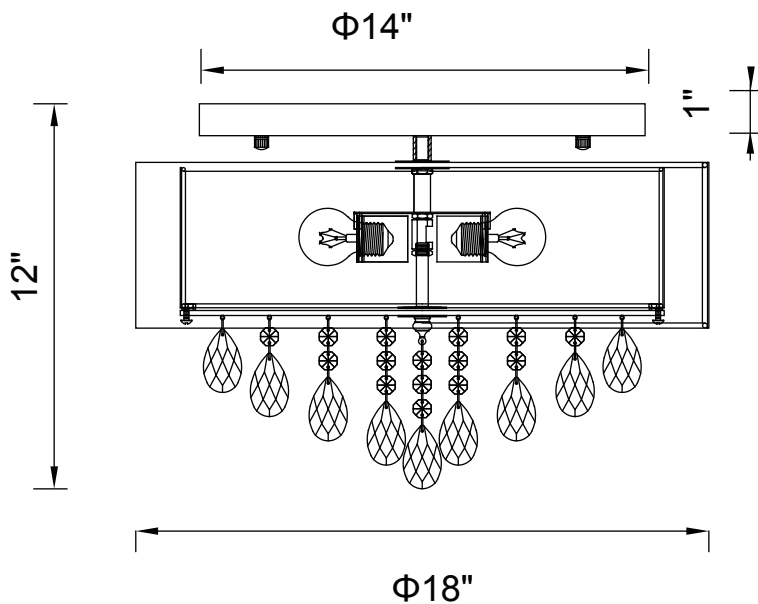

CWI LIGHTING

BRIGHTER LIVING. SIMPLIFIED.

PROJECT: _____
 FIXTURE TYPE: _____
 LOCATION: _____
 CONTACT/PHONE: _____

Item	5443C18C
Collection	DASH
Finish	Chrome
Glass	-----
Crystal	Clear
Input	120V AC,60HZ,AC

Shade	Black
Length/Dia.	18"
Width/Ext.	-----
Height	12"
Maximum	-----
Lumens	-----

Light Source	E26
Bulb Info.	4×60W
Included	-----
Dimmable	No
Color	-----
Weight	-----