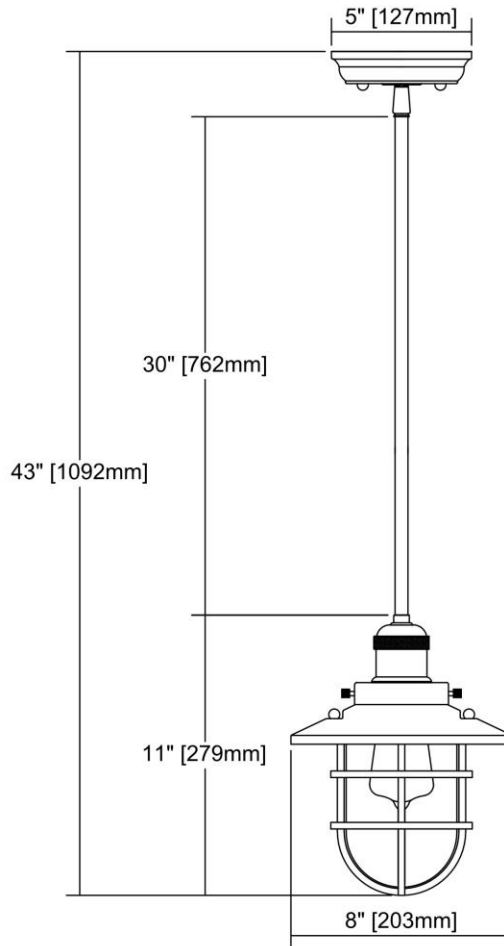

	ITEM #:	66354/1
	UPC	748119101132
	Description	Seaport 1-Light Mini Pendant in Satin Nickel with Clear Glass
	Finish	Satin Nickel
	Materials	Glass, Metal
	Brand	ELK Lighting
	Collection	Seaport
	Category	Indoor Lighting
	Type	Mini Pendant

ITEM DIMENSIONS				RATINGS & SPECIFICATIONS				
Width	8 inches			Safety Rating	UL		Certification	N/A
Depth	8 inches			ADA Compliant	N/A		Voltage	N/A
Height	11 inches			BULBS / SOCKETS				
Weight	4 pounds			Quantity	1		Wattage	60 watts
ADDITIONAL DIMENSIONS				Included	No		Type	A19 (E26 Medium Base)
Backplate / Canopy	5x5			Other	N/A			
HCWO	N/A			CHAIN / CORD INFORMATION				
Min. Extension	N/A			Chain	N/A		Cord	N/A
Max. Extension	N/A			SHADE / GLASS DETAILS				
OVERALL HEIGHT				Shade/Glass Description	Clear Glass			
Min.	N/A		Max.	N/A				
EXTENSION ROD(S)				Width	N/A		Height	N/A
N/A				Width at Top	N/A		Width at Bottom	N/A