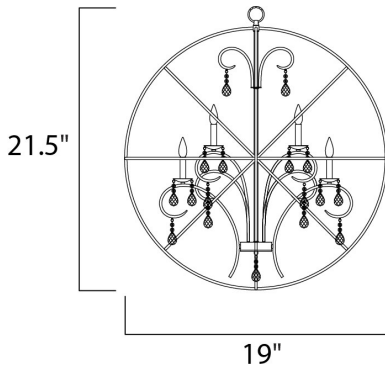

**PRODUCT DESCRIPTION**

A spherical frame of metal surround a simple line chandelier draped in crystal for a transitional style that fits any interior design. Orbit is available in 2 sizes and 2 finishes, Oil Rubbed Bronze with Cognac crystal and a combo finish of Anthracite and Polished Nickel with Clear crystal.

**MEASUREMENTS**

DIMENSION : 19" L x 19" W x 21.5" H  
 MAX OAH : 57.5" OAH  
 HANGING WEIGHT : 8.11 lb

**LAMPING**

INPUT VOLTAGE : 120V  
 LUMENS : 0 Rated  
 BULB : 4 x 60W Incandescent E12 Candelabra , 240W Total  
 BULB INCLUDED : (Not Included)  
 DIMMABLE : Yes

**FINISHES OPTION**

-  Anthracite / Polished Nickel
-  Oil Rubbed Bronze

**MATERIAL**

Steel, Crystal

**RATINGS**

cULus  
 Dry Location

**ADDITIONAL**

ADJUSTABLE  
 OPERATING TEMPERATURE:  
 -20°C (-4°F), 40°C (104°F)