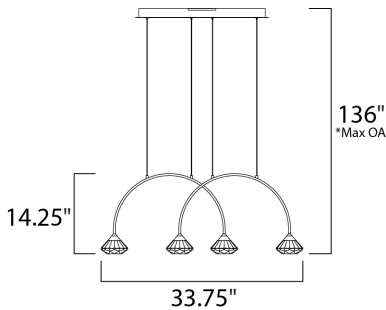

PRODUCT DESCRIPTION

Gracefully sweeping arms are finished in a textured Black with a Metallic Gold cups that suspends a faceted Clear acrylic diamond. Adding interest to the fixture, intersecting arms create an art form sure to attract attention. A pin up wall sconce with an arm that pivots is perfectly suited for bedside lighting.

*max overall height

MEASUREMENTS

DIMENSION : 33.75" L x 5.5" W x 14.25" H
 MAX OAH : 136" OAH
 CANOPY : 3.25" W x 1.5" H x 23.75" L
 HANGING WEIGHT : 9.92 lb

LAMPING

INPUT VOLTAGE : 120V
 LUMENS : 1,160 Rated (840 Del.)
 BULB : 4 x 3W LED PCB Integrated , 12W Total
 BULB INCLUDED : (Integrated)
 DIMMABLE : Triac CL
 CRI : 80+ CRI
 COLOR_TEMP : 3000K