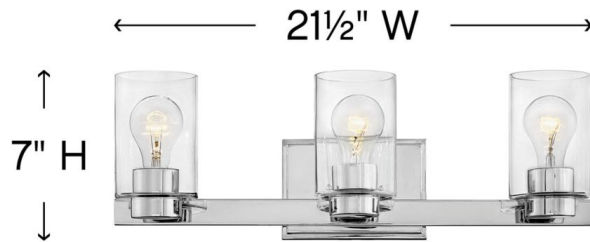

## 5053CM-CL

### THREE LIGHT VANITY

Miley's chic design complements a variety of decors with its sleek lines and elegant glass shape. The cast stepped back plate and cast glass holders in Chrome or Brushed Nickel finishes add to its beauty.

DETAILS	
FINISH:	Chrome
MATERIAL:	Steel
GLASS:	Clear
DIMMABLE:	No

DIMENSIONS	
WIDTH:	21.5"
HEIGHT:	7"
WEIGHT:	3.5lb
BACK PLATE:	6.5"W X 4.75"H
EXTENSION:	5.8"
TOP TO OUTLET:	4.5"

LIGHT SOURCE	
LIGHT SOURCE:	Socketed
WATTAGE:	3-12w Med. LED, 100w Equiv.
VOLTAGE:	120v

#### PRODUCT DETAILS:

- Fixture can be mounted either up or down
- Suitable for use in damp locations as defined by NEC and CEC. Meets United States UL Underwriters Laboratories & CSA Canadian Standards Association Product Safety Standards.
- Merging the best of traditional and modern elements with a sophisticated and streamlined look
- Sparkling chrome with reflective finish