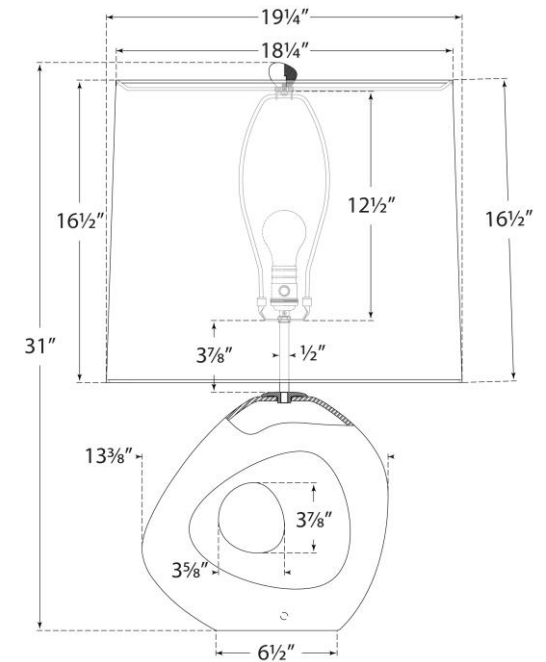

TEAR SHEET

Paco Large Table Lamp

Item # ARN 3640MWT-L

Designer: AERIN

Height: 31"

Width: 19.25"

Base: 3.75" x 6.5" Oval

Finishes: BG, MWT

Shade Treatments: L

Shade Details: 18.25" x 19.25" x 16.5"

Socket: E26 Dimmer

Wattage: 100 A19

Weight: 15 Pounds

Note: Reactive Ceramic Glazes Will Vary in Color and Texture

Front View